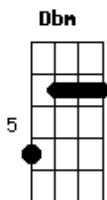

© ukulele-chords.com