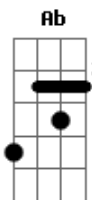

Stone Temple Pilots - Interstate love song

Tom: A

Dbm E A Ab A E A Ab A E

| INTRO |

Dbm E A Ab A E A Ab A E

| RIFF |

| VERSO |

| REFRAO |

Breathing is the hardest thing to do
 for all I've said and all that's dead for you
 you lied
 goodbye

Acordes

© ukulele-chords.com

© ukulele-chords.com

© ukulele-chords.com

© ukulele-chords.com

© ukulele-chords.com