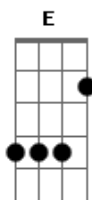

Stone Temple Pilots - Interstate love song

Tom: A

Dbm E A Ab A E A Ab A E

| INTRO |

Dbm E A Ab A E A Ab A E

| RIFF |

| VERSO |

| REFRAO |

| LETRA |

Waiting on a Sunday Afternoon
 For what I read between the lines
 Your lies
 Feeling like a hand in rusted shame
 so do you laugh or does it cry?
 Reply

leaving on a southern train
 only yesterday you lied
 promises of what I seem to be
 only watched the time go by
 all of these things you said to me

Breathing is the hardest thing to do
 for all I've said and all that's dead for you
 you lied
 goodbye

Acordes

© ukulele-chords.com

© ukulele-chords.com

© ukulele-chords.com

© ukulele-chords.com

© ukulele-chords.com