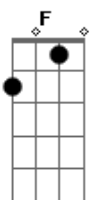

Stone Temple Pilots - Interstate love song

Tom: A

Dbm E A Ab A E A Ab A E

| INTRO |

Dbm E A Ab A E A Ab A E

| RIFF |

| VERSO |

| REFRAO |

Breathing is the hardest thing to do
 for all I've said and all that's dead for you
 you lied
 goodbye

Acordes

© ukulele-chords.com

© ukulele-chords.com

© ukulele-chords.com

© ukulele-chords.com

© ukulele-chords.com