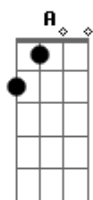

Stone Temple Pilots - Interstate love song

Tom: A

Dbm E A Ab A E A Ab A E

| INTRO |

Dbm E A Ab A E A Ab A E

| RIFF |

| VERSO |

| REFRAO |

| LETRA |

Waiting on a Sunday Afternoon
For what I read between the lines
Your lies
Feeling like a hand in rusted shame
so do you laugh or does it cry?
Reply

leaving on a southern train
only yesterday you lied
promises of what I seem to be
only watched the time go by
all of these things you said to me

Breathing is the hardest thing to do
for all I've said and all that's dead for you
you lied
goodbye

Acordes