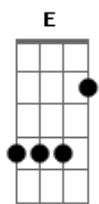

Stone Temple Pilots - Interstate love song

Tom: A
Intro: Dbm E A Ab A E D
Dbm B A Ab A B E E

Dbm C(#5)
Waiting on a Sunday
E
afternoon for what I read
Bbm7 A E Gbm E
between the lines Your lies

Dbm C(#5)
Feeling like a hand in rusted shame
E Bbm7
So do you laugh or does it cry?
A E Gbm E
Reply?

Dbm E
Leavin' on a southern train
A Ab
Only yesterday you lied
A E
Promises of what I seemed
A
to be only watched the time
Ab

go by
A E
All of these things you said to me
Intro: 2x

Dbm C(#5)
Breathing is the hardest thing to do.
E A#m-
With all I've said and all that's dead for you
A E A E Gbm E
You lied-Goodbye.

Dbm E
Leavin' on a southern train
A Ab
only yesterday you lied
A E
Promises of what I seemed
A
to be only watched the time
Ab
go by
A E
all of these things I said
E
to you
Intro:

Acordes

© ukulele-chords.com