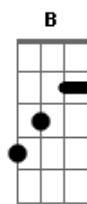

© ukulele-chords.com