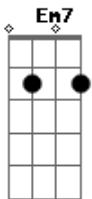

(Riff 3)

Em7 C B7 Em7
Feeling Uninspired, think I'll start a fire
Em7 C B7 Em7
Everybody run, Bobby's got a gun
Em7 C B7 Em7
Think you're kind'a neat, then she tells me I'm a creep
Em7 C B7 Em7
Friends don't mean a thing, guess I'll leave it up to me

(Repete o pré-chorus e o Refrão 2x)

Acordes

© ukulele-chords.com

© ukulele-chords.com

© ukulele-chords.com

© ukulele-chords.com

© ukulele-chords.com

© ukulele-chords.com