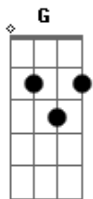

Stone Temple Pilots - Creep

Tom: G
Intro: 2x: C B7 Em7

Em7 C B7 Em7
Forward yesterday, makes me want to stay
Em7 C B7 Em7
What they said was real, makes me want to steal
Em7 C B7 Em7
Living under house, yes I'm living I'm a mouse
Em7 C B7 Em7
All I got is time, got no meaning just a rhyme

Pré-Chorus:

G Am Em7
Take time with a wounded hand, cause it likes to heal
G Am Em7
Take time with a wounded hand, guess I like to steal
G Am C D
Take time with a wounded hand, cause it likes to heal, I like to steal

Refrão:

Riff 1:

Riff 2:

Riff 3:

(riff 1)
I'm half the man I used to be.
(riff 2)
(Because I feel as the dawn. It fades to gray.)
(riff 1)
Well, I'm half the man I used to be
(riff 2)
(Because I feel as the dawn. It fades to gray.)
(riff 1)
Well, I'm half the man I used to be.
(riff 2)
(Because I feel as the dawn. It fades to gray.)
(riff 1) (riff 2)
Well, I'm half the man I used to be, half the man I used to be

(Riff 3)

Em7 C B7 Em7
Feeling Uninspired, think I'll start a fire
Em7 C B7 Em7
Everybody run, Bobby's got a gun
Em7 C B7 Em7
Think you're kind'a neat, then she tells me I'm a creep
Em7 C B7 Em7
Friends don't mean a thing, guess I'll leave it up to me

(Repete o pré-chorus e o Refrão 2x)

Acordes

© ukulele-chords.com