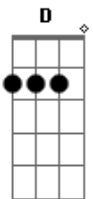

(Riff 3)

Em7 C B7 Em7
Feeling Uninspired, think I'll start a fire
Em7 C B7 Em7
Everybody run, Bobby's got a gun
Em7 C B7 Em7
Think you're kind'a neat, then she tells me I'm a creep
Em7 C B7 Em7
Friends don't mean a thing, guess I'll leave it up to me

(Repete o pré-chorus e o Refrão 2x)

Acordes

© ukulele-chords.com

© ukulele-chords.com

© ukulele-chords.com

© ukulele-chords.com

© ukulele-chords.com

© ukulele-chords.com