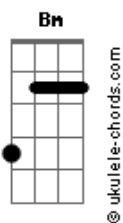

Still Woozy - Window

tom:

Em

Ahh, ok

Em Bm C
Longer would you- (0oo)

Em Bm C
Longer would you- (0oo)

[Pré-Refrão]

Em Bm C
If I got one thing right it was you and me

G Bm C
But I go in through the window so nobody sees

[Refrão]

Em Bm
Pull me closer please (Longer)

C
I don't even need you to explain

Em Bm
How much longer will you be? (Longer would you-)

C
Keep me on the chain

[Primeira Parte]

Em Bm
(Yeah) I'm running out of options (Ok)

C
You're running through my mind with a shotgun

G Bm
I think she might be robbing, she can

C
Take what she wants

Em
I just wanna make you late, would you

Bm
Wanna waste that?

C
I know you like my goofy ass, how could you hate that

G Bm
I see what's underneath and I love you more now

C
And now I know how (Yeah)

[Pré-Refrão]

Em Bm C
If I got one thing right it was you and me

Acordes

G Bm C
But I go in through the window so nobody sees

[Refrão]

Em Bm
Pull me closer please (Longer)

C
I don't even need you to explain

Em Bm
How much longer will you be? (Longer would you-)

C
Keep me on the chain

[Segunda Parte]

Em Bm C D
Too bad it's good, or else I'd be gone

G Bm C
My down she cured

Em
And then we go back to your place

Bm
Don't lie

C D
You wanna get high, so we gonna get high

G
And then I see a laugh in your face, so

Bm C
I might die

[Ponte]

Em B7 C G B7 C
So I might die, so I might die

Em B7 C
If I got one thing right it was you and me

G B7 C
So I'll go in, so nobody sees

[Refrão]

Em Bm
Pull me closer please (Longer)

C
I don't even need you to explain

Em Bm
How much longer will you be? (Longer would you-)

C
Keep me on the chain