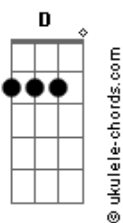

Still Woozy - Window

tom:

Em

Ahh, ok

Em Bm C
Longer would you- (0oo)

Em Bm C
Longer would you- (0oo)

[Pré-Refrão]

Em Bm C
If I got one thing right it was you and me

G Bm C
But I go in through the window so nobody sees

[Refrão]

Em Bm
Pull me closer please (Longer)

C
I don't even need you to explain

Em Bm
How much longer will you be? (Longer would you-)

C
Keep me on the chain

[Primeira Parte]

Em Bm
(Yeah) I'm running out of options (Ok)

C
You're running through my mind with a shotgun

G Bm
I think she might be robbing, she can

C
Take what she wants

Em
I just wanna make you late, would you

Bm
Wanna waste that?

C
I know you like my goofy ass, how could you hate that

G Bm
I see what's underneath and I love you more now

C
And now I know how (Yeah)

[Pré-Refrão]

Em Bm C
If I got one thing right it was you and me

Acordes

G Bm C
But I go in through the window so nobody sees

[Refrão]

Em Bm
Pull me closer please (Longer)

C
I don't even need you to explain

Em Bm
How much longer will you be? (Longer would you-)

C
Keep me on the chain

[Segunda Parte]

Em Bm C D
Too bad it's good, or else I'd be gone

G Bm C
My down she cured

Em
And then we go back to your place

Bm
Don't lie

C D
You wanna get high, so we gonna get high

G
And then I see a laugh in your face, so

Bm C
I might die

[Ponte]

Em B7 C G B7 C
So I might die, so I might die

Em B7 C
If I got one thing right it was you and me

G B7 C
So I'll go in, so nobody sees

[Refrão]

Em Bm
Pull me closer please (Longer)

C
I don't even need you to explain

Em Bm
How much longer will you be? (Longer would you-)

C
Keep me on the chain