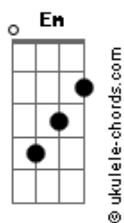

Still Woozy - Window

tom:

Em

Ahh, ok

Em Bm C
Longer would you- (0oo)

Em Bm C
Longer would you- (0oo)

[Pré-Refrão]

Em Bm C
If I got one thing right it was you and me

G Bm C
But I go in through the window so nobody sees

[Refrão]

Em Bm
Pull me closer please (Longer)

C
I don't even need you to explain

Em Bm
How much longer will you be? (Longer would you-)

C
Keep me on the chain

[Primeira Parte]

Em Bm
(Yeah) I'm running out of options (Ok)

C
You're running through my mind with a shotgun

G Bm
I think she might be robbing, she can

C
Take what she wants

Em
I just wanna make you late, would you

Bm
Wanna waste that?

C
I know you like my goofy ass, how could you hate that

G Bm
I see what's underneath and I love you more now

C
And now I know how (Yeah)

[Pré-Refrão]

Em Bm C
If I got one thing right it was you and me

Acordes

G Bm C
But I go in through the window so nobody sees

[Refrão]

Em Bm
Pull me closer please (Longer)

C
I don't even need you to explain

Em Bm
How much longer will you be? (Longer would you-)

C
Keep me on the chain

[Segunda Parte]

Em Bm C D
Too bad it's good, or else I'd be gone

G Bm C
My down she cured

Em
And then we go back to your place

Bm
Don't lie

C D
You wanna get high, so we gonna get high

G
And then I see a laugh in your face, so

Bm C
I might die

[Ponte]

Em B7 C G B7 C
So I might die, so I might die

Em B7 C
If I got one thing right it was you and me

G B7 C
So I'll go in, so nobody sees

[Refrão]

Em Bm
Pull me closer please (Longer)

C
I don't even need you to explain

Em Bm
How much longer will you be? (Longer would you-)

C
Keep me on the chain