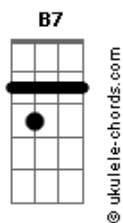

Still Woozy - Window

tom:

Em

Ahh, ok

Em Bm C
Longer would you- (0oo)

Em Bm C
Longer would you- (0oo)

[Pré-Refrão]

Em Bm C
If I got one thing right it was you and me

G Bm C
But I go in through the window so nobody sees

[Refrão]

Em Bm
Pull me closer please (Longer)

C
I don't even need you to explain

Em Bm
How much longer will you be? (Longer would you-)

C
Keep me on the chain

[Primeira Parte]

Em Bm
(Yeah) I'm running out of options (Ok)

C
You're running through my mind with a shotgun

G Bm
I think she might be robbing, she can

C
Take what she wants

Em
I just wanna make you late, would you

Bm
Wanna waste that?

C
I know you like my goofy ass, how could you hate that

G Bm
I see what's underneath and I love you more now

C
And now I know how (Yeah)

[Pré-Refrão]

Em Bm C
If I got one thing right it was you and me

Acordes

G Bm C
But I go in through the window so nobody sees

[Refrão]

Em Bm
Pull me closer please (Longer)

C
I don't even need you to explain

Em Bm
How much longer will you be? (Longer would you-)

C
Keep me on the chain

[Segunda Parte]

Em Bm C D
Too bad it's good, or else I'd be gone

G Bm C
My down she cured

Em
And then we go back to your place

Bm
Don't lie

C D
You wanna get high, so we gonna get high

G
And then I see a laugh in your face, so

Bm C
I might die

[Ponte]

Em B7 C G B7 C
So I might die, so I might die

Em B7 C
If I got one thing right it was you and me

G B7 C
So I'll go in, so nobody sees

[Refrão]

Em Bm
Pull me closer please (Longer)

C
I don't even need you to explain

Em Bm
How much longer will you be? (Longer would you-)

C
Keep me on the chain