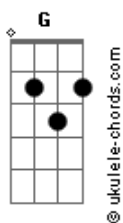

[Primeira Parte]

Em Bm
(Yeah) I'm running out of options (Ok)

C
You're running through my mind with a shotgun

G Bm
I think she might be robbing, she can

C
Take what she wants

Em
I just wanna make you late, would you

Bm
Wanna waste that?

C
I know you like my goofy ass, how could you hate that

G Bm
I see what's underneath and I love you more now

C
And now I know how (Yeah)

[Pré-Refrão]

Em Bm C
If I got one thing right it was you and me

Acordes

G Bm C
But I go in through the window so nobody sees

[Refrão]

Em Bm
Pull me closer please (Longer)

C
I don't even need you to explain

Em Bm
How much longer will you be? (Longer would you-)

C
Keep me on the chain

[Segunda Parte]

Em Bm C D
Too bad it's good, or else I'd be gone

G Bm C
My down she cured

Em
And then we go back to your place

Bm
Don't lie

C D
You wanna get high, so we gonna get high

G
And then I see a laugh in your face, so