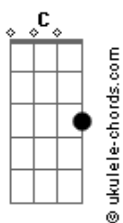

Still Woozy - Window

tom:

Em

Ahh, ok

Em Bm C
Longer would you- (0oo)

Em Bm C
Longer would you- (0oo)

[Pré-Refrão]

Em Bm C
If I got one thing right it was you and me

G Bm C
But I go in through the window so nobody sees

[Refrão]

Em Bm
Pull me closer please (Longer)

C
I don't even need you to explain

Em Bm
How much longer will you be? (Longer would you-)

C
Keep me on the chain

[Primeira Parte]

Em Bm
(Yeah) I'm running out of options (Ok)

C
You're running through my mind with a shotgun

G Bm
I think she might be robbing, she can

C
Take what she wants

Em
I just wanna make you late, would you

Bm
Wanna waste that?

C
I know you like my goofy ass, how could you hate that

G Bm
I see what's underneath and I love you more now

C
And now I know how (Yeah)

[Pré-Refrão]

Em Bm C
If I got one thing right it was you and me

Acordes

G Bm C
But I go in through the window so nobody sees

[Refrão]

Em Bm
Pull me closer please (Longer)

C
I don't even need you to explain

Em Bm
How much longer will you be? (Longer would you-)

C
Keep me on the chain

[Segunda Parte]

Em Bm C D
Too bad it's good, or else I'd be gone

G Bm C
My down she cured

Em
And then we go back to your place

Bm
Don't lie

C D
You wanna get high, so we gonna get high

G
And then I see a laugh in your face, so

Bm C
I might die

[Ponte]

Em B7 C G B7 C
So I might die, so I might die

Em B7 C
If I got one thing right it was you and me

G B7 C
So I'll go in, so nobody sees

[Refrão]

Em Bm
Pull me closer please (Longer)

C
I don't even need you to explain

Em Bm
How much longer will you be? (Longer would you-)

C
Keep me on the chain