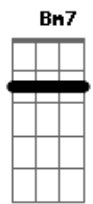

© ukulele-chords.com