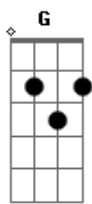

Still Living - Shelter

Tom: D
Intro: 2x: D D Bm G A

Bm7 A
I've been waiting for so long
Gbm
For a feeling just like this
Bm Gbm G A
That makes me fly away

Bm7 A
I could say a million words
Gbm
To describe what now you mean
Bm Gbm G A
But the words would never end

(bridge)

G7M A
When hope was going down
G7M
When heart was broken and lost
A
Then you came to bring reasons to go on

(chorus)

D
Save me now, don't tear me down

D
'Cause by your side I find my ground
Bm G A
In your arms I know I've found my shelter
D
Hold me now, don't let me down
D
You're the only one who shows me how
Bm G A
Life might be better, you're my shelter

(bridge)

(chorus)

solo (D D Bm G A)2X

(chorus)

Acordes

© ukulele-chords.com

© ukulele-chords.com

© ukulele-chords.com