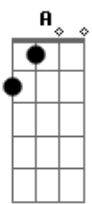

© ukulele-chords.com