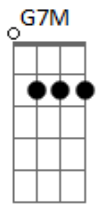

Still Living - Shelter

Tom: D
Intro: 2x: D D Bm G A

Bm7 A
I've been waiting for so long
Gbm
For a feeling just like this
Bm Gbm G A
That makes me fly away

Bm7 A
I could say a million words
Gbm
To describe what now you mean
Bm Gbm G A
But the words would never end

(bridge)

G7M A
When hope was going down
G7M
When heart was broken and lost
A
Then you came to bring reasons to go on

(chorus)

D
Save me now, don't tear me down

D
'Cause by your side I find my ground
Bm G A
In your arms I know I've found my shelter
D
Hold me now, don't let me down
D
You're the only one who shows me how
Bm G A
Life might be better, you're my shelter

Bm7 A
There's no end for what I'll do
Gbm
To deserve your love again
Bm Gbm G A
I will wait for this day

Bm7 A
Hold my hand and guide me through
Gbm
The mist that clouds my life
Bm Gbm G A
And take me to the brightness

(bridge)

(chorus)

solo (D D Bm G A)2X

(chorus)

Acordes

© ukulele-chords.com