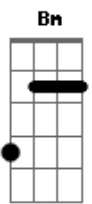

Still Living - Shelter

Tom: D
Intro: 2x: D D Bm G A

Bm7 A
I've been waiting for so long
Gbm
For a feeling just like this
Bm Gbm G A
That makes me fly away

Bm7 A
I could say a million words
Gbm
To describe what now you mean
Bm Gbm G A
But the words would never end

(bridge)

G7M A
When hope was going down
G7M
When heart was broken and lost
A
Then you came to bring reasons to go on

(chorus)

D
Save me now, don't tear me down

D
'Cause by your side I find my ground
Bm G A
In your arms I know I've found my shelter
D
Hold me now, don't let me down
D
You're the only one who shows me how
Bm G A
Life might be better, you're my shelter

(bridge)

(chorus)

solo (D D Bm G A)2X

(chorus)

Acordes

© ukulele-chords.com

© ukulele-chords.com

© ukulele-chords.com