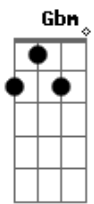

© ukulele-chords.com