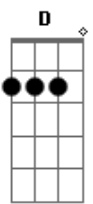

Still Living - Shelter

Tom: D
Intro: 2x: D D Bm G A

Bm7 A
I've been waiting for so long
Gbm
For a feeling just like this
Bm Gbm G A
That makes me fly away

Bm7 A
I could say a million words
Gbm
To describe what now you mean
Bm Gbm G A
But the words would never end

(bridge)

G7M A
When hope was going down
G7M
When heart was broken and lost
A
Then you came to bring reasons to go on

(chorus)

D
Save me now, don't tear me down

D
'Cause by your side I find my ground
Bm G A
In your arms I know I've found my shelter
D
Hold me now, don't let me down
D
You're the only one who shows me how
Bm G A
Life might be better, you're my shelter

(bridge)

(chorus)

solo (D D Bm G A)2X

(chorus)

Acordes

© ukulele-chords.com

© ukulele-chords.com

© ukulele-chords.com