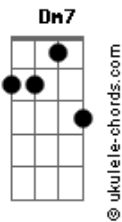

Still Corners - The Message

tom:

Intro: Gm Dm7 F C
Gm Dm7 F C

Gm Dm7
I love to drive the highways
F C
The skyways, just to get lost
Gm Dm7
I pass so many places
F C
But won't break 'Cause I can't break your heart

Gm
Driving 'till dawn
Dm7
Call you from the station
F
Leaving you a message
C
That I'm gone, I'm gone, gone, gone
Gm Dm7 F C
Gone, gone, gone

Gm Dm7
Seasons change so fast
F
They don't last
C
And the leaves always fall
Gm Dm7
Today is a new day
F
And there's a clear way
C
And the road is long

Gm
Driving 'till dawn

Acordes

Dm7
Call you from the station
F
Leaving you a message
C
That I'm gone

[Solo] Gm Dm7 F C

Gm
Oh, I'm keeping on
F C
Oh, I'm keeping on
Gm F
Oh, I'm keeping on
Dm C
Oh, I'm keeping on

Gm
Driving 'till dawn
Dm7
Call you from the station
F
Leaving you a message
C
That I'm gone

Gm
Driving 'till dawn
Dm7
Call you from the station
F
Leaving you a message
C
That I'm gone, I'm gone, gone, gone
Gm Dm7 F C
That i'm gone, That i'm gone
[Final] Gm Dm7 F C
Gm Dm7 F C