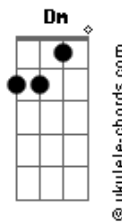

Still Corners - The Message

tom:

Intro: Gm Dm7 F C
Gm Dm7 F C

Gm Dm7
I love to drive the highways
F C
The skyways, just to get lost
Gm Dm7
I pass so many places
F C
But won't break 'Cause I can't break your heart

Gm
Driving 'till dawn
Dm7
Call you from the station
F
Leaving you a message
C
That I'm gone, I'm gone, gone, gone
Gm Dm7 F C
Gone, gone, gone

Gm Dm7
Seasons change so fast
F
They don't last
C
And the leaves always fall
Gm Dm7
Today is a new day
F
And there's a clear way
C
And the road is long

Gm
Driving 'till dawn

Acordes

Dm7
Call you from the station
F
Leaving you a message
C
That I'm gone

[Solo] Gm Dm7 F C

Gm
Oh, I'm keeping on
F C
Oh, I'm keeping on
Gm F
Oh, I'm keeping on
Dm C
Oh, I'm keeping on

Gm
Driving 'till dawn
Dm7
Call you from the station
F
Leaving you a message
C
That I'm gone

Gm
Driving 'till dawn
Dm7
Call you from the station
F
Leaving you a message
C
That I'm gone, I'm gone, gone, gone
Gm Dm7 F C
That i'm gone, That i'm gone
[Final] Gm Dm7 F C
Gm Dm7 F C