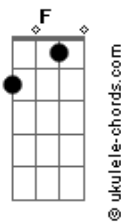

Still Corners - The Message

tom:

Intro: Gm Dm7 F C
Gm Dm7 F C

Gm Dm7
I love to drive the highways
F C
The skyways, just to get lost
Gm Dm7
I pass so many places
F C
But won't break 'Cause I can't break your heart

Gm
Driving 'till dawn
Dm7
Call you from the station
F
Leaving you a message
C
That I'm gone, I'm gone, gone, gone
Gm Dm7 F C
Gone, gone, gone

Gm Dm7
Seasons change so fast
F
They don't last
C
And the leaves always fall
Gm Dm7
Today is a new day
F
And there's a clear way
C
And the road is long

Gm
Driving 'till dawn

Acordes

Dm7
Call you from the station
F
Leaving you a message
C
That I'm gone

[Solo] Gm Dm7 F C

Gm
Oh, I'm keeping on
F C
Oh, I'm keeping on
Gm F
Oh, I'm keeping on
Dm C
Oh, I'm keeping on

Gm
Driving 'till dawn
Dm7
Call you from the station
F
Leaving you a message
C
That I'm gone

Gm
Driving 'till dawn
Dm7
Call you from the station
F
Leaving you a message
C
That I'm gone, I'm gone, gone, gone
Gm Dm7 F C
That i'm gone, That i'm gone
[Final] Gm Dm7 F C
Gm Dm7 F C