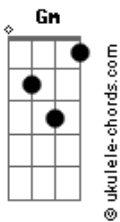

Still Corners - The Message

tom:

Intro: Gm Dm7 F C
Gm Dm7 F C

Gm Dm7
I love to drive the highways
F C
The skyways, just to get lost
Gm Dm7
I pass so many places
F C
But won't break 'Cause I can't break your heart

Gm
Driving 'till dawn
Dm7
Call you from the station
F
Leaving you a message
C
That I'm gone, I'm gone, gone, gone
Gm Dm7 F C
Gone, gone, gone

Gm Dm7
Seasons change so fast
F
They don't last
C
And the leaves always fall
Gm Dm7
Today is a new day
F
And there's a clear way
C
And the road is long

Gm
Driving 'till dawn

Acordes

Dm7
Call you from the station
F
Leaving you a message
C
That I'm gone

[Solo] Gm Dm7 F C

Gm
Oh, I'm keeping on
F C
Oh, I'm keeping on
Gm F
Oh, I'm keeping on
Dm C
Oh, I'm keeping on

Gm
Driving 'till dawn
Dm7
Call you from the station
F
Leaving you a message
C
That I'm gone

Gm
Driving 'till dawn
Dm7
Call you from the station
F
Leaving you a message
C
That I'm gone, I'm gone, gone, gone
Gm Dm7 F C
That i'm gone, That i'm gone
[Final] Gm Dm7 F C
Gm Dm7 F C