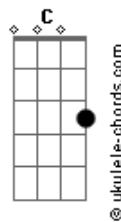

Still Corners - The Message

tom:

Intro: Gm Dm7 F C
Gm Dm7 F C

Gm Dm7
I love to drive the highways
F C
The skyways, just to get lost
Gm Dm7
I pass so many places
F C
But won't break 'Cause I can't break your heart

Gm
Driving 'till dawn
Dm7
Call you from the station
F
Leaving you a message
C
That I'm gone, I'm gone, gone, gone
Gm Dm7 F C
Gone, gone, gone

Gm Dm7
Seasons change so fast
F
They don't last
C
And the leaves always fall
Gm Dm7
Today is a new day
F
And there's a clear way
C
And the road is long

Gm
Driving 'till dawn

Acordes

Dm7
Call you from the station
F
Leaving you a message
C
That I'm gone

[Solo] Gm Dm7 F C

Gm
Oh, I'm keeping on
F C
Oh, I'm keeping on
Gm F
Oh, I'm keeping on
Dm C
Oh, I'm keeping on

Gm
Driving 'till dawn
Dm7
Call you from the station
F
Leaving you a message
C
That I'm gone

Gm
Driving 'till dawn
Dm7
Call you from the station
F
Leaving you a message
C
That I'm gone, I'm gone, gone, gone
Gm Dm7 F C
That i'm gone, That i'm gone
[Final] Gm Dm7 F C
Gm Dm7 F C