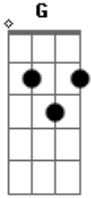

Stiff Little Fingers - Bloody Sunday Intro

Tom: **G**

Listen to song for proper rhythms

This is the riff repeated throughout the whole intro as far as I can tell, The intro as just lead guitar, but is joined by rhythm chords, based on the base notes of the lead (E, B, A, **G** and **A** again)

Listen to the song to see how they fit with the lead guitar

Acordes

© ukulele-chords.com