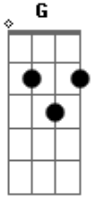

Stiff Little Fingers - Bloody Sunday Intro

Tom: **G**

Listen to song for proper rhythms

This is the riff repeated throughout the whole intro as far as I can tell, The intro as just lead guitar, but is joined by rhythm chords, based on the base notes of the lead (E, B, A, **G** and **A** again)

Listen to the song to see how they fit with the lead guitar

Acordes

© ukulele-chords.com

© ukulele-chords.com