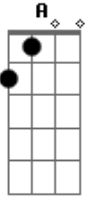

© ukulele-chords.com