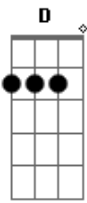

Stiff Little Fingers - Alternative Ulster

Tom: C

VERSE:

D A B G
 D A B G
 D A B G
 D A B G

BRIDGE:

G A
 G A

CHORUS:

D C G

C G
 D C G
 C G
 D C G
 C G
 C G
 D

INTERLUDE:

D A G
 D A G
 D A G
 C G C G C A

(repeat intro riff with subtly different timing)

D C G D C G D C G D C G

Acordes

© ukulele-chords.com

© ukulele-chords.com