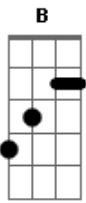

© ukulele-chords.com