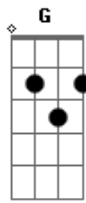

© ukulele-chords.com