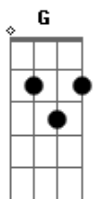

[Segunda Parte]

A E Gbm
If you left this choice up to me
A
Don't tell me what you got girl
E Gbm
Baby please tell me what you need
A E Gbm
I must confess, I've been blessed but I'll never say never

A E Gbm
'Cause I could die today but this music lives forever
A E Gbm
And nothing is impossible, nothing is out of your reach
A E Gbm
It's just another love song, just another melody
A E
Gbm
So keep believing in your dreams, life's not what it seems
sometimes
A E
Gbm
And love the air you breathe, you got everything you need for
tonight

[Ponte]

A E Fm A E Gbm
Running away, running away
A E Gbm A E Gbm
So far from this place, running away
[Refrão]

A E Gbm
So keep on running, no... keep on moving, yeah...
A E Gbm
Everything is gonna be alright
A E Gbm
Keep on smiling, no... keep on laughing, yeah...
A E Gbm
Every little thing is gonna be alright

A E
Playing on your radio, coming through your stereo
Gbm
And everybody's getting down
A E
You can't seem to let it go, running like a video
Gbm
You're haunted by the weight of sound

A E Gbm
In your eyes, you focus on the light
A E Gbm
And for tonight, just relax and let's get high

A E
The sun it is a sinking low, I'm thinking that it's time to go
Gbm
And everybody's headed home
A E
Watch them as they come and go, listen to your soul it knows
Gbm
Can you feel the weight of sound?

A E Gbm
It's just love there's nothing that's more real
A E Gbm
This love, and the way it makes you feel

Acordes

© ukulele-chords.com