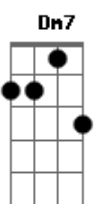

© ukulele-chords.com