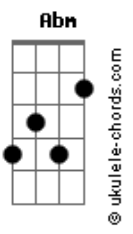

© ukulele-chords.com