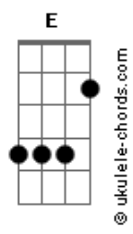

© ukulele-chords.com