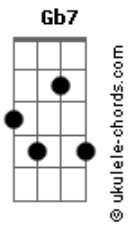

© ukulele-chords.com