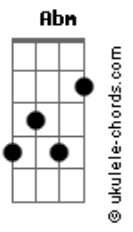

© ukulele-chords.com