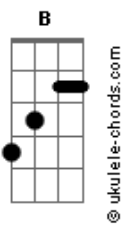

© ukulele-chords.com