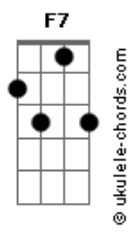

© ukulele-chords.com