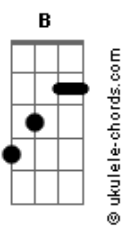

© ukulele-chords.com