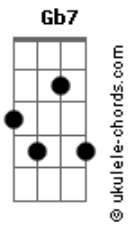

© ukulele-chords.com