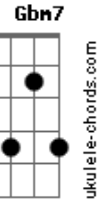

© ukulele-chords.com