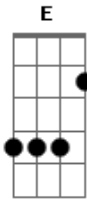

© ukulele-chords.com