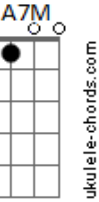

© ukulele-chords.com