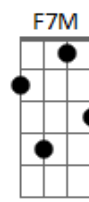

© ukulele-chords.com