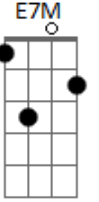

© ukulele-chords.com