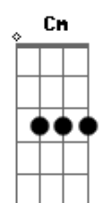

© ukulele-chords.com