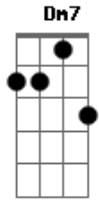

© ukulele-chords.com