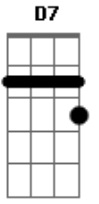

© ukulele-chords.com