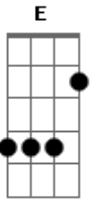

© ukulele-chords.com