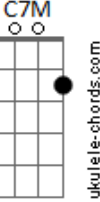

© ukulele-chords.com