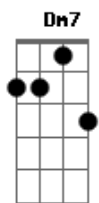

© ukulele-chords.com