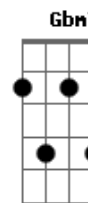

© ukulele-chords.com

© ukulele-chords.com