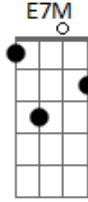

© ukulele-chords.com