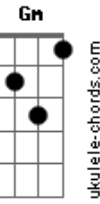

© ukulele-chords.com