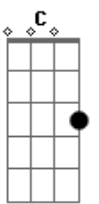

© ukulele-chords.com