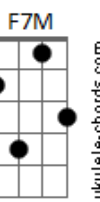

© ukulele-chords.com