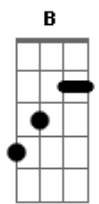

© ukulele-chords.com