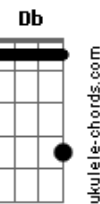

© ukulele-chords.com