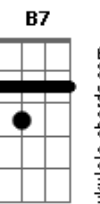

© ukulele-chords.com