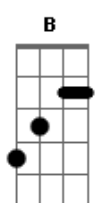

© ukulele-chords.com