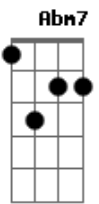

© ukulele-chords.com