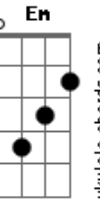

© ukulele-chords.com