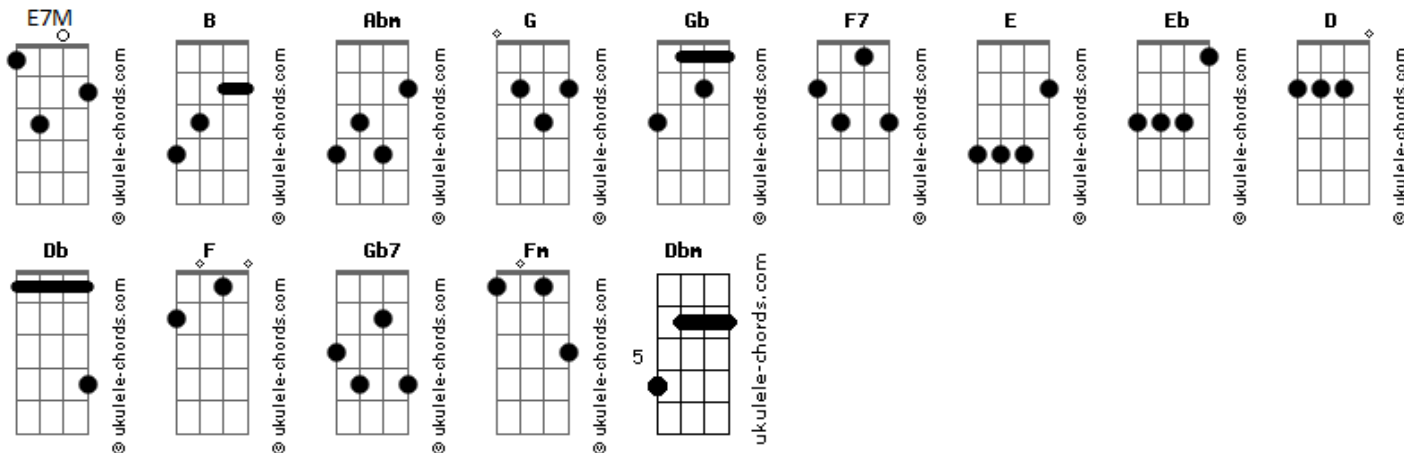

Stevie Wonder - Sir Duke (Completa)

Tom: B
Intro:

Primeira Estrofe:

B **Abm**
Music is a world with-in itself,
G **Gb**
With a language we all under-stand.
B **Abm**
With an equal oppor-tunity,
G **Gb F7**
For all to sing, dance, and clap their ha-nds.

Ponte 1:

E **Eb** **D** **Db**
But just be-cause a record has a groove,
D **Eb** **E**
Don't make it in the groove.
E **Eb** **D** **Db**
But you can tell right a-way at letter A,
D **Eb** **E** **F** **Gb** **Gb7**
When the peo-ple start to move.

Refrão 1:

B **Fm** **E7M** **Dbm** **E**
They can feel it all over, they can feel it all over people.
B **Fm** **E7M** **Dbm** **E**
They can feel it all over, they can feel it all over people.

Passagem

Segunda Estrofe:

B **Abm**
Music knows it is and always will,
G **Gb**
Be one of the things that life just won't quit.

Acordes

B **Abm**
But here are some of music's pioneers,
G **Gb** **F7**
That time will not allow us to for-get;

Ponte 2:

E **Eb** **D** **Db**
For there's Basie, Miller, Satch-mo,
D **Eb** **E**
And the King of all, Sir Duke.
E **Eb** **D** **Db**
And with a voice like Ella's ringing out,
D **Eb** **E** **F** **Gb** **Gb7**
There's no way the band can lose.

Refrão 2:

B **Fm** **E7M** **Dbm** **E**
You can feel it all over, you can feel it all over people.
B **Fm** **E7M** **Dbm** **E**
You can feel it all over, you can feel it all over people.
B **Fm** **E7M** **Dbm** **E**
You can feel it all over, you can feel it all over people.
B **Fm** **E7M** **Dbm** **E**
You can feel it all over, you can feel it all over people.

Passagem

Refrão 3:

B **Fm** **E7M** **Dbm** **E**
You can feel it all over, you can feel it all over people.
B **Fm** **E7M** **Dbm** **E**
You can feel it all over, you can feel it all over people.
B **Fm** **E7M** **Dbm** **E**
You can feel it all over, you can feel it all over people.
B **Fm** **E7M** **Dbm** **E**
You can feel it all over, I can feel it all over, all o-ver now, people.

B **Fm** **E7M** **Dbm** **E**
They can feel it all over, come on; let's feel it all over people.

B **Fm** **E7M** **Dbm** **E**
You can feel it all over, everybody all over people.

Outro: