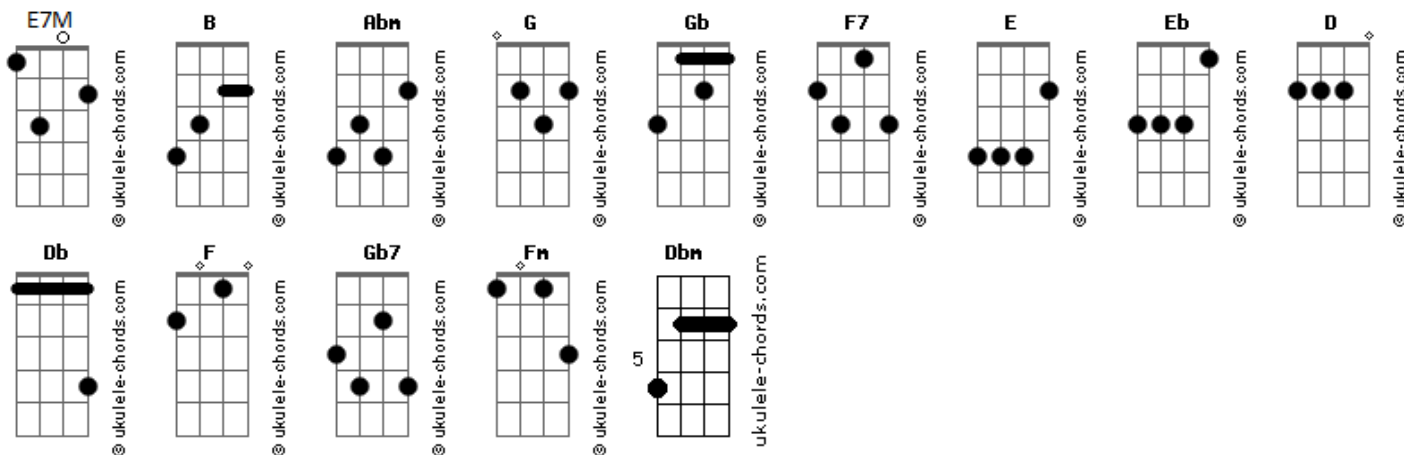

Stevie Wonder - Sir Duke (Completa)

Tom: B
Intro:

Primeira Estrofe:

B **Abm**
Music is a world with-in itself,
G **Gb**
With a language we all under-stand.
B **Abm**
With an equal oppor-tunity,
G **Gb F7**
For all to sing, dance, and clap their ha-nds.

Ponte 1:

E **Eb** **D** **Db**
But just be-cause a record has a groove,
D **Eb** **E**
Don't make it in the groove.
E **Eb** **D** **Db**
But you can tell right a-way at letter A,
D **Eb** **E** **F** **Gb** **Gb7**
When the peo-ple start to move.

Refrão 1:

B **Fm** **E7M** **Dbm** **E**
They can feel it all over, they can feel it all over people.
B **Fm** **E7M** **Dbm** **E**
They can feel it all over, they can feel it all over people.

Passagem

Segunda Estrofe:

B **Abm**
Music knows it is and always will,
G **Gb**
Be one of the things that life just won't quit.

Acordes

B **Abm**
But here are some of music's pioneers,
G **Gb** **F7**
That time will not allow us to for-get;

Ponte 2:

E **Eb** **D** **Db**
For there's Basie, Miller, Satch-mo,
D **Eb** **E**
And the King of all, Sir Duke.
E **Eb** **D** **Db**
And with a voice like Ella's ringing out,
D **Eb** **E** **F** **Gb** **Gb7**
There's no way the band can lose.

Refrão 2:

B **Fm** **E7M** **Dbm** **E**
You can feel it all over, you can feel it all over people.
B **Fm** **E7M** **Dbm** **E**
You can feel it all over, you can feel it all over people.
B **Fm** **E7M** **Dbm** **E**
You can feel it all over, you can feel it all over people.
B **Fm** **E7M** **Dbm** **E**
You can feel it all over, you can feel it all over people.

Passagem

Refrão 3:

B **Fm** **E7M** **Dbm** **E**
You can feel it all over, you can feel it all over people.
B **Fm** **E7M** **Dbm** **E**
You can feel it all over, you can feel it all over people.
B **Fm** **E7M** **Dbm** **E**
You can feel it all over, you can feel it all over people.
B **Fm** **E7M** **Dbm** **E**
You can feel it all over, I can feel it all over, all o-ver now, people.

B **Fm** **E7M** **Dbm** **E**
They can feel it all over, come on; let's feel it all over people.

B **Fm** **E7M** **Dbm** **E**
You can feel it all over, everybody all over people.

Outro: