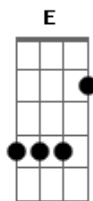

Chorus II

G|-----|
---|
D|-----3-----3-----3-----1-3---|
---|
A|-----3-66-----3-66--/8---3-66-8-6-5-3-11-----3--
-8-6-5-3-11-----|
E|-3456-6-----1-3456-6-----1--3456-----3/4-1-----
-----3/4-1-|

Verse

G|-----|
D|--33-2-----|
A|-----6-5-55-6-7-8-8-7-6-5-|

E|-1-----|

Chorus I

G|-----|
D|-3-----1-3-|
A|-----0-1--11-1-3---56-8-6-3-1-----3-----|
E|--01-3---1-3---6-8--8-----3/4-1-----|

Verse

G|-----|
D|--33-2-----|
A|-----6-5-55-6-7-8-8-7-6-5-|
E|-1-----|

Chorus II

G|-----|
---|
D|-3-----3-----|
-3---|
A|-----0-1--11-1-3---56-8-8-5-5-8-----23--/8-----3-66-
---|
E|--01-3---1-3---6-8--8-----8-----01-3-56--1--3456-6---
-1--|

Chorus II

G|-----|
---|
D|-----3-----3-----3-----1-3---|
---|
A|-----3-66-----3-66--/8---3-66-8-6-5-3-11-----3--
-8-6-5-3-11-----|
E|-3456-6-----1-3456-6-----1--3456-----3/4-1-----
-----3/4-1-|

Chorus II

G|-----|
---|
D|-----3-----3-----3-----3-----|
-3---|
A|-----3-66-----3-66--/8---3-66-----3-66-----
-3-66---|
E|-3456-6-----1-3456-6-----1--3456-----1-3456-6-----1-3456-6--
---1-|

Chorus II combination, play it the 3dr time each time

G|-----|
D|-----3-33-----|
A|-----6-3-1h3---|
E|-3456-6-6-----1--|

Acordes