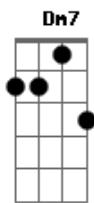

© ukulele-chords.com