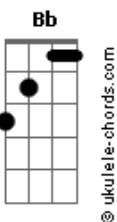

Stevie Wonder - Overjoyed

tom:

Intro: Bb A7 G#7M A7
Bb A7 G#7M G

C
Over time
Am7
I've been building
Dm7 G7
My castle of love
C
Just for two
Am7
Though you never knew
D E
You were my rea__son
A
I've gone much too far
E
For you now to say
Am7 D7
That I've got to throw
G7
My castle away
C
Over dreams
Am7
I have picked out a
Dm7 G7
Perfect come true
C7M Am7
Though you never knew it

Would believe
D G
You too might be
Dm7 G7
Overjoyed, over loved

Over me

Acordes

(Bb A7 G#7M A7)
(Bb A7 G#7M G C7M)

Over hearts
Am7
I have painfully
Dm7 G7
Turned every stone
C7M
Just to find
Am7
I had found what I've searched to
D E
Discover
A
I've come much too far
E
For me now to find
Am7 D7
The love that I sought
G7
Can never be mine
F7M
And though you don't
Believe that they do
C
They do come true
Dm7 G7
For did my dreams
Bb
Come true when I
A7
Looked at you
G7M
And maybe too if you
Would believe
D G
You too might be
Dm7 G7
Overjoyed, over loved
G A7
Over me
G7M
And though the odds say
Improbable
D
What do they know?
Em7 A7
For in romance
C
All true love needs is
B7
A chance
A7M
And maybe with the chance
You will find
E
You too like I
Em7 A7
Overjoyed, over loved
D A7 D7M
Over you_ Over you