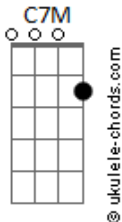

Stevie Wonder - Overjoyed

tom:

Intro: Bb A7 G#7M A7
Bb A7 G#7M G

C
Over time
Am7
I've been building
Dm7 G7
My castle of love
C
Just for two
Am7
Though you never knew
D E
You were my rea__son
A
I've gone much too far
E
For you now to say
Am7 D7
That I've got to throw
G7
My castle away
C
Over dreams
Am7
I have picked out a
Dm7 G7
Perfect come true
C7M Am7
Though you never knew it

Would believe
D G
You too might be
Dm7 G7
Overjoyed, over loved

Over me

Acordes

(Bb A7 G#7M A7)
(Bb A7 G#7M G C7M)

Over hearts
Am7
I have painfully
Dm7 G7
Turned every stone
C7M
Just to find
Am7
I had found what I've searched to
D E
Discover
A
I've come much too far
E
For me now to find
Am7 D7
The love that I sought
G7
Can never be mine
F7M
And though you don't
Believe that they do
C
They do come true
Dm7 G7
For did my dreams
Bb
Come true when I
A7
Looked at you
G7M
And maybe too if you
Would believe
D G
You too might be
Dm7 G7
Overjoyed, over loved
G A7
Over me
G7M
And though the odds say
Improbable
D
What do they know?
Em7 A7
For in romance
C
All true love needs is
B7
A chance
A7M
And maybe with the chance
You will find
E
You too like I
Em7 A7
Overjoyed, over loved
D A7 D7M
Over you_ Over you