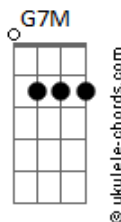

Stevie Wonder - Overjoyed

tom:

Intro: Bb A7 G#7M A7
Bb A7 G#7M G

C
Over time
Am7
I've been building
Dm7 G7
My castle of love
C
Just for two
Am7
Though you never knew
D E
You were my rea__son
A
I've gone much too far
E
For you now to say
Am7 D7
That I've got to throw
G7
My castle away
C
Over dreams
Am7
I have picked out a
Dm7 G7
Perfect come true
C7M Am7
Though you never knew it

Was of you I've been
D E
Drea__ming
A
The sand man has come
E
From too far away
Am7 D7
For you to say come
G7
Back some other day

And though you don't
F7M
Believe that they do
C
They do come true
Dm7 G7
For did my dreams
Bb
Come true when I
A7
Looked at you
G7M
And maybe too if you

Would believe
D G
You too might be
Dm7 G7
Overjoyed, over loved

Over me

Acordes

(Bb A7 G#7M A7)
(Bb A7 G#7M G C7M)

Over hearts
Am7
I have painfully
Dm7 G7
Turned every stone
C7M
Just to find
Am7
I had found what I've searched to
D E
Discover
A
I've come much too far
E
For me now to find
Am7 D7
The love that I sought
G7
Can never be mine
F7M
And though you don't
Believe that they do
C
They do come true
Dm7 G7
For did my dreams
Bb
Come true when I
A7
Looked at you
G7M
And maybe too if you
Would believe
D G
You too might be
Dm7 G7
Overjoyed, over loved
G A7
Over me
G7M
And though the odds say
Improbable
D
What do they know?
Em7 A7
For in romance
C
All true love needs is
B7
A chance
A7M
And maybe with the chance
You will find
E
You too like I
Em7 A7
Overjoyed, over loved
D A7 D7M
Over you_ Over you