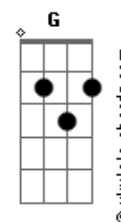

Stevie Wonder - Overjoyed

tom:

Intro: Bb A7 G#7M A7
Bb A7 G#7M G

C
Over time
Am7
I've been building
Dm7 G7
My castle of love
C
Just for two
Am7
Though you never knew
D E
You were my rea__son
A
I've gone much too far
E
For you now to say
Am7 D7
That I've got to throw
G7
My castle away
C
Over dreams
Am7
I have picked out a
Dm7 G7
Perfect come true
C7M Am7
Though you never knew it

Would believe
D G
You too might be
Dm7 G7
Overjoyed, over loved

Over me

Acordes

(Bb A7 G#7M A7)
(Bb A7 G#7M G C7M)

Over hearts
Am7
I have painfully
Dm7 G7
Turned every stone
C7M
Just to find
Am7
I had found what I've searched to
D E
Discover
A
I've come much too far
E
For me now to find
Am7 D7
The love that I sought
G7
Can never be mine
F7M
And though you don't
Believe that they do
C
They do come true
Dm7 G7
For did my dreams
Bb
Come true when I
A7
Looked at you
G7M
And maybe too if you
Would believe
D G
You too might be
Dm7 G7
Overjoyed, over loved
G A7
Over me
G7M
And though the odds say
Improbable
D
What do they know?
Em7 A7
For in romance
C
All true love needs is
B7
A chance
A7M
And maybe with the chance
You will find
E
You too like I
Em7 A7
Overjoyed, over loved
D A7 D7M
Over you_ Over you