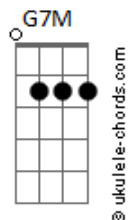

Stevie Wonder - Overjoyed

tom:

Intro: **Bb A7 G#7M A7**
Bb A7 G#7M G

C
Over time
Am7
I've been building
Dm7 G7
My castle of love
C
Just for two
Am7
Though you never knew
D E
You were my rea__son
A
I've gone much too far
E
For you now to say
Am7 D7
That I've got to throw
G7
My castle away
C
Over dreams
Am7
I have picked out a
Dm7 G7
Perfect come true
C7M Am7
Though you never knew it

Would believe
D G
You too might be
Dm7 G7
Overjoyed, over loved

Over me

Acordes

(**Bb A7 G#7M A7**)
(**Bb A7 G#7M G C7M**)

Over hearts
Am7
I have painfully
Dm7 G7
Turned every stone
C7M
Just to find
Am7
I had found what I've searched to
D E
Discover
A
I've come much too far
E
For me now to find
Am7 D7
The love that I sought
G7
Can never be mine
F7M
And though you don't
C
Believe that they do
Dm7 G7
They do come true
For did my dreams
Bb
Come true when I
A7
Looked at you
G7M
And maybe too if you
Would believe
D G
You too might be
Dm7 G7
Overjoyed, over loved
G A7
Over me
G7M
And though the odds say
Improbable
D
What do they know?
Em7 A7
For in romance
C
All true love needs is
B7
A chance
A7M
And maybe with the chance
You will find
E
You too like I
Em7 A7
Overjoyed, over loved
D A7 D7M
Over you_ Over you