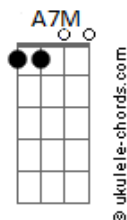

Stevie Wonder - Overjoyed

tom:

Intro: **Bb A7 G#7M A7**
Bb A7 G#7M G

C
Over time
Am7
I've been building
Dm7 G7
My castle of love
C
Just for two
Am7
Though you never knew
D E
You were my rea__son
A
I've gone much too far
E
For you now to say
Am7 D7
That I've got to throw
G7
My castle away
C
Over dreams
Am7
I have picked out a
Dm7 G7
Perfect come true
C7M Am7
Though you never knew it

Was of you I've been
D E
Drea__ming
A
The sand man has come
E
From too far away
Am7 D7
For you to say come
G7
Back some other day

And though you don't
F7M
Believe that they do
C
They do come true
Dm7 G7
For did my dreams
Bb
Come true when I
A7
Looked at you
G7M
And maybe too if you

Would believe
D G
You too might be
Dm7 G7
Overjoyed, over loved

Over me

Acordes

(**Bb A7 G#7M A7**)
(**Bb A7 G#7M G C7M**)

Over hearts
Am7
I have painfully
Dm7 G7
Turned every stone
C7M
Just to find
Am7
I had found what I've searched to
D E
Discover
A
I've come much too far
E
For me now to find
Am7 D7
The love that I sought
G7
Can never be mine
F7M
And though you don't
C
Believe that they do
Dm7 G7
They do come true
For did my dreams
Bb
Come true when I
A7
Looked at you
G7M
And maybe too if you
Would believe
D G
You too might be
Dm7 G7
Overjoyed, over loved
G A7
Over me
G7M
And though the odds say
Improbable
D
What do they know?
Em7 A7
For in romance
C
All true love needs is
B7
A chance
A7M
And maybe with the chance
You will find
E
You too like I
Em7 A7
Overjoyed, over loved
D A7 D7M
Over you_ Over you