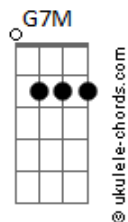

Stevie Wonder - Overjoyed

tom:

Intro: **Bb A7 G#7M A7**
Bb A7 G#7M G

C
Over time
Am7
I've been building
Dm7 G7
My castle of love
C
Just for two
Am7
Though you never knew
D E
You were my rea__son
A
I've gone much too far
E
For you now to say
Am7 D7
That I've got to throw
G7
My castle away
C
Over dreams
Am7
I have picked out a
Dm7 G7
Perfect come true
C7M Am7
Though you never knew it

Would believe
D G
You too might be
Dm7 G7
Overjoyed, over loved

Over me

Acordes

(**Bb A7 G#7M A7**)
(**Bb A7 G#7M G C7M**)

Over hearts
Am7
I have painfully
Dm7 G7
Turned every stone
C7M
Just to find
Am7
I had found what I've searched to
D E
Discover
A
I've come much too far
E
For me now to find
Am7 D7
The love that I sought
G7
Can never be mine
F7M
And though you don't
C
Believe that they do
Dm7 G7
They do come true
For did my dreams
Bb
Come true when I
A7
Looked at you
G7M
And maybe too if you
Would believe
D G
You too might be
Dm7 G7
Overjoyed, over loved
G A7
Over me
G7M
And though the odds say
Improbable
D
What do they know?
Em7 A7
For in romance
C
All true love needs is
B7
A chance
A7M
And maybe with the chance
You will find
E
You too like I
Em7 A7
Overjoyed, over loved
D A7 D7M
Over you_ Over you