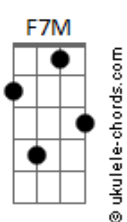

Stevie Wonder - Overjoyed

tom:

Intro: **Bb A7 G#7M A7**
Bb A7 G#7M G

C
Over time
Am7
I've been building
Dm7 G7
My castle of love
C
Just for two
Am7
Though you never knew
D E
You were my rea__son
A
I've gone much too far
E
For you now to say
Am7 D7
That I've got to throw
G7
My castle away
C
Over dreams
Am7
I have picked out a
Dm7 G7
Perfect come true
C7M Am7
Though you never knew it

Was of you I've been
D E
Drea__ming
A
The sand man has come
E
From too far away
Am7 D7
For you to say come
G7
Back some other day

And though you don't
F7M
Believe that they do
C
They do come true
Dm7 G7
For did my dreams
Bb
Come true when I
A7
Looked at you
G7M
And maybe too if you

Would believe
D G
You too might be
Dm7 G7
Overjoyed, over loved

Over me

Acordes

(**Bb A7 G#7M A7**)
(**Bb A7 G#7M G C7M**)

Over hearts
Am7
I have painfully
Dm7 G7
Turned every stone
C7M
Just to find
Am7
I had found what I've searched to
D E
Discover
A
I've come much too far
E
For me now to find
Am7 D7
The love that I sought
G7
Can never be mine
F7M
And though you don't
C
Believe that they do
Dm7 G7
They do come true
For did my dreams
Bb
Come true when I
A7
Looked at you
G7M
And maybe too if you
Would believe
D G
You too might be
Dm7 G7
Overjoyed, over loved
G A7
Over me
G7M
And though the odds say
Improbable
D
What do they know?
Em7 A7
For in romance
C
All true love needs is
B7
A chance
A7M
And maybe with the chance
You will find
E
You too like I
Em7 A7
Overjoyed, over loved
D A7 D7M
Over you_ Over you