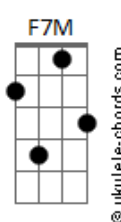

Stevie Wonder - Overjoyed

tom:

Intro: Bb A7 G#7M A7
Bb A7 G#7M G

C
Over time
Am7
I've been building
Dm7 G7
My castle of love
C
Just for two
Am7
Though you never knew
D E
You were my rea__son
A
I've gone much too far
E
For you now to say
Am7 D7
That I've got to throw
G7
My castle away
C
Over dreams
Am7
I have picked out a
Dm7 G7
Perfect come true
C7M Am7
Though you never knew it

Was of you I've been
D E
Drea__ming
A
The sand man has come
E
From too far away
Am7 D7
For you to say come
G7
Back some other day

And though you don't
F7M
Believe that they do
C
They do come true
Dm7 G7
For did my dreams
Bb
Come true when I
A7
Looked at you
G7M
And maybe too if you

Would believe
D G
You too might be
Dm7 G7
Overjoyed, over loved

Over me

Acordes

(Bb A7 G#7M A7)
(Bb A7 G#7M G C7M)

Over hearts
Am7
I have painfully
Dm7 G7
Turned every stone
C7M
Just to find
Am7
I had found what I've searched to
D E
Discover
A
I've come much too far
E
For me now to find
Am7 D7
The love that I sought
G7
Can never be mine
F7M
And though you don't
Believe that they do
C
They do come true
Dm7 G7
For did my dreams
Bb
Come true when I
A7
Looked at you
G7M
And maybe too if you
Would believe
D G
You too might be
Dm7 G7
Overjoyed, over loved
G A7
Over me
G7M
And though the odds say
Improbable
D
What do they know?
Em7 A7
For in romance
C
All true love needs is
B7
A chance
A7M
And maybe with the chance
You will find
E
You too like I
Em7 A7
Overjoyed, over loved
D A7 D7M
Over you_ Over you