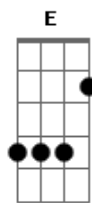

© ukulele-chords.com