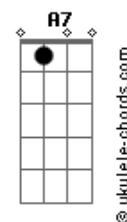

Stevie Wonder - Overjoyed

tom:

Intro: **Bb A7 G#7M A7**
Bb A7 G#7M G

C
Over time
Am7
I've been building
Dm7 G7
My castle of love
C
Just for two
Am7
Though you never knew
D E
You were my rea__son
A
I've gone much too far
E
For you now to say
Am7 D7
That I've got to throw
G7
My castle away
C
Over dreams
Am7
I have picked out a
Dm7 G7
Perfect come true
C7M Am7
Though you never knew it

Was of you I've been
D E
Drea__ming
A
The sand man has come
E
From too far away
Am7 D7
For you to say come
G7
Back some other day

And though you don't
F7M
Believe that they do
C
They do come true
Dm7 G7
For did my dreams
Bb
Come true when I
A7
Looked at you
G7M
And maybe too if you

Would believe
D G
You too might be
Dm7 G7
Overjoyed, over loved

Over me

Acordes

(**Bb A7 G#7M A7**)
(**Bb A7 G#7M G C7M**)

Over hearts
Am7
I have painfully
Dm7 G7
Turned every stone
C7M
Just to find
Am7
I had found what I've searched to
D E
Discover
A
I've come much too far
E
For me now to find
Am7 D7
The love that I sought
G7
Can never be mine
F7M
And though you don't
C
Believe that they do
Dm7 G7
They do come true
For did my dreams
Bb
Come true when I
A7
Looked at you
G7M
And maybe too if you
Would believe
D G
You too might be
Dm7 G7
Overjoyed, over loved
G A7
Over me
G7M
And though the odds say
Improbable
D
What do they know?
Em7 A7
For in romance
C
All true love needs is
B7
A chance
A7M
And maybe with the chance
You will find
E
You too like I
Em7 A7
Overjoyed, over loved
D A7 D7M
Over you_ Over you