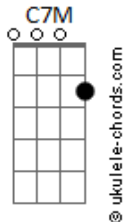

Stevie Wonder - Overjoyed

tom:

Intro: **Bb A7 G#7M A7**
Bb A7 G#7M G

C
Over time
Am7
I've been building
Dm7 G7
My castle of love
C
Just for two
Am7
Though you never knew
D E
You were my rea__son
A
I've gone much too far
E
For you now to say
Am7 D7
That I've got to throw
G7
My castle away
C
Over dreams
Am7
I have picked out a
Dm7 G7
Perfect come true
C7M Am7
Though you never knew it

Was of you I've been
D E
Drea__ming
A
The sand man has come
E
From too far away
Am7 D7
For you to say come
G7
Back some other day

And though you don't
F7M
Believe that they do
C
They do come true
Dm7 G7
For did my dreams
Bb
Come true when I
A7
Looked at you
G7M
And maybe too if you

Would believe
D G
You too might be
Dm7 G7
Overjoyed, over loved

Over me

Acordes

(**Bb A7 G#7M A7**)
(**Bb A7 G#7M G C7M**)

Over hearts
Am7
I have painfully
Dm7 G7
Turned every stone
C7M
Just to find
Am7
I had found what I've searched to
D E
Discover
A
I've come much too far
E
For me now to find
Am7 D7
The love that I sought
G7
Can never be mine
F7M
And though you don't
C
Believe that they do
Dm7 G7
They do come true
For did my dreams
Bb
Come true when I
A7
Looked at you
G7M
And maybe too if you
Would believe
D G
You too might be
Dm7 G7
Overjoyed, over loved
G A7
Over me
G7M
And though the odds say
Improbable
D
What do they know?
Em7 A7
For in romance
C
All true love needs is
B7
A chance
A7M
And maybe with the chance
You will find
E
You too like I
Em7 A7
Overjoyed, over loved
D A7 D7M
Over you_ Over you