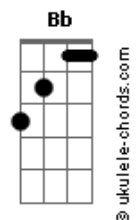

Stevie Wonder - Overjoyed

tom:

Intro: **Bb A7 G#7M A7**
Bb A7 G#7M G

C
Over time
Am7
I've been building
Dm7 G7
My castle of love
C
Just for two
Am7
Though you never knew
D E
You were my rea__son
A
I've gone much too far
E
For you now to say
Am7 D7
That I've got to throw
G7
My castle away
C
Over dreams
Am7
I have picked out a
Dm7 G7
Perfect come true
C7M Am7
Though you never knew it

Was of you I've been
D E
Drea__ming
A
The sand man has come
E
From too far away
Am7 D7
For you to say come
G7
Back some other day

And though you don't
F7M
Believe that they do
C
They do come true
Dm7 G7
For did my dreams
Bb
Come true when I
A7
Looked at you
G7M
And maybe too if you

Would believe
D G
You too might be
Dm7 G7
Overjoyed, over loved

Over me

Acordes

(**Bb A7 G#7M A7**)
(**Bb A7 G#7M G C7M**)

Over hearts
Am7
I have painfully
Dm7 G7
Turned every stone
C7M
Just to find
Am7
I had found what I've searched to
D E
Discover
A
I've come much too far
E
For me now to find
Am7 D7
The love that I sought
G7
Can never be mine
F7M
And though you don't
C
Believe that they do
Dm7 G7
They do come true
For did my dreams
Bb
Come true when I
A7
Looked at you
G7M
And maybe too if you
Would believe
D G
You too might be
Dm7 G7
Overjoyed, over loved
G A7
Over me
G7M
And though the odds say
Improbable
D
What do they know?
Em7 A7
For in romance
C
All true love needs is
B7
A chance
A7M
And maybe with the chance
You will find
E
You too like I
Em7 A7
Overjoyed, over loved
D A7 D7M
Over you_ Over you