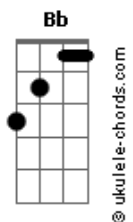

Stevie Wonder - Overjoyed

tom:

Intro: **Bb A7 G#7M A7**
Bb A7 G#7M G

C
Over time
Am7
I've been building
Dm7 G7
My castle of love
C
Just for two
Am7
Though you never knew
D E
You were my rea__son
A
I've gone much too far
E
For you now to say
Am7 D7
That I've got to throw
G7
My castle away
C
Over dreams
Am7
I have picked out a
Dm7 G7
Perfect come true
C7M Am7
Though you never knew it

Was of you I've been
D E
Drea__ming
A
The sand man has come
E
From too far away
Am7 D7
For you to say come
G7
Back some other day

And though you don't
F7M
Believe that they do
C
They do come true
Dm7 G7
For did my dreams
Bb
Come true when I
A7
Looked at you
G7M
And maybe too if you

Would believe
D G
You too might be
Dm7 G7
Overjoyed, over loved

Over me

Acordes

(**Bb A7 G#7M A7**)
(**Bb A7 G#7M G C7M**)

Over hearts
Am7
I have painfully
Dm7 G7
Turned every stone
C7M
Just to find
Am7
I had found what I've searched to
D E
Discover
A
I've come much too far
E
For me now to find
Am7 D7
The love that I sought
G7
Can never be mine
F7M
And though you don't
C
Believe that they do
Dm7 G7
They do come true
For did my dreams
Bb
Come true when I
A7
Looked at you
G7M
And maybe too if you
Would believe
D G
You too might be
Dm7 G7
Overjoyed, over loved
G A7
Over me
G7M
And though the odds say
Improbable
D
What do they know?
Em7 A7
For in romance
C
All true love needs is
B7
A chance
A7M
And maybe with the chance
You will find
E
You too like I
Em7 A7
Overjoyed, over loved
D A7 D7M
Over you_ Over you