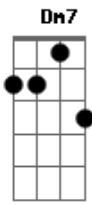

© ukulele-chords.com