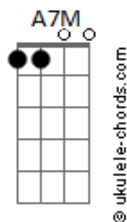

Stevie Wonder - Overjoyed

tom:

Intro: **Bb A7 G#7M A7**
Bb A7 G#7M G

C
Over time
Am7
I've been building
Dm7 G7
My castle of love
C
Just for two
Am7
Though you never knew
D E
You were my rea__son
A
I've gone much too far
E
For you now to say
Am7 D7
That I've got to throw
G7
My castle away
C
Over dreams
Am7
I have picked out a
Dm7 G7
Perfect come true
C7M Am7
Though you never knew it

Was of you I've been
D E
Drea__ming
A
The sand man has come
E
From too far away
Am7 D7
For you to say come
G7
Back some other day

And though you don't
F7M
Believe that they do
C
They do come true
Dm7 G7
For did my dreams
Bb
Come true when I
A7
Looked at you
G7M
And maybe too if you

Would believe
D G
You too might be
Dm7 G7
Overjoyed, over loved

Over me

Acordes

(**Bb A7 G#7M A7**)
(**Bb A7 G#7M G C7M**)

Over hearts
Am7
I have painfully
Dm7 G7
Turned every stone
C7M
Just to find
Am7
I had found what I've searched to
D E
Discover
A
I've come much too far
E
For me now to find
Am7 D7
The love that I sought
G7
Can never be mine
F7M
And though you don't
C
Believe that they do
Dm7 G7
They do come true
For did my dreams
Bb
Come true when I
A7
Looked at you
G7M
And maybe too if you
Would believe
D G
You too might be
Dm7 G7
Overjoyed, over loved
G A7
Over me
G7M
And though the odds say
Improbable
D
What do they know?
Em7 A7
For in romance
C
All true love needs is
B7
A chance
A7M
And maybe with the chance
You will find
E
You too like I
Em7 A7
Overjoyed, over loved
D A7 D7M
Over you_ Over you