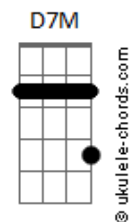

Stevie Wonder - Overjoyed

tom:

Intro: **Bb A7 G#7M A7**
Bb A7 G#7M G

C
Over time
Am7
I've been building
Dm7 G7
My castle of love
C
Just for two
Am7
Though you never knew
D E
You were my rea__son
A
I've gone much too far
E
For you now to say
Am7 D7
That I've got to throw
G7
My castle away
C
Over dreams
Am7
I have picked out a
Dm7 G7
Perfect come true
C7M Am7
Though you never knew it

Would believe
D G
You too might be
Dm7 G7
Overjoyed, over loved

Over me

Acordes

(**Bb A7 G#7M A7**)
(**Bb A7 G#7M G C7M**)

Over hearts
Am7
I have painfully
Dm7 G7
Turned every stone
C7M
Just to find
Am7
I had found what I've searched to
D E
Discover
A
I've come much too far
E
For me now to find
Am7 D7
The love that I sought
G7
Can never be mine
F7M
And though you don't
C
Believe that they do
Dm7 G7
They do come true
For did my dreams
Bb
Come true when I
A7
Looked at you
G7M
And maybe too if you
Would believe
D G
You too might be
Dm7 G7
Overjoyed, over loved
G A7
Over me
G7M
And though the odds say
Improbable
D
What do they know?
Em7 A7
For in romance
C
All true love needs is
B7
A chance
A7M
And maybe with the chance
You will find
E
You too like I
Em7 A7
Overjoyed, over loved
D A7 D7M
Over you_ Over you