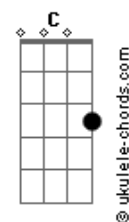

Stevie Wonder - Overjoyed

tom:

Intro: **Bb A7 G#7M A7**
Bb A7 G#7M G

C
Over time
Am7
I've been building
Dm7 G7
My castle of love
C
Just for two
Am7
Though you never knew
D E
You were my rea__son
A
I've gone much too far
E
For you now to say
Am7 D7
That I've got to throw
G7
My castle away
C
Over dreams
Am7
I have picked out a
Dm7 G7
Perfect come true
C7M Am7
Though you never knew it

Would believe
D G
You too might be
Dm7 G7
Overjoyed, over loved

Over me

Acordes

(**Bb A7 G#7M A7**)
(**Bb A7 G#7M G C7M**)

Over hearts
Am7
I have painfully
Dm7 G7
Turned every stone
C7M
Just to find
Am7
I had found what I've searched to
D E
Discover
A
I've come much too far
E
For me now to find
Am7 D7
The love that I sought
G7
Can never be mine
F7M
And though you don't
C
Believe that they do
Dm7 G7
They do come true
For did my dreams
Bb
Come true when I
A7
Looked at you
G7M
And maybe too if you
Would believe
D G
You too might be
Dm7 G7
Overjoyed, over loved
G A7
Over me
G7M
And though the odds say
Improbable
D
What do they know?
Em7 A7
For in romance
C
All true love needs is
B7
A chance
A7M
And maybe with the chance
You will find
E
You too like I
Em7 A7
Overjoyed, over loved
D A7 D7M
Over you_ Over you