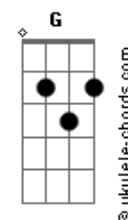

Stevie Wonder - Overjoyed

tom:

Intro: **Bb A7 G#7M A7**
Bb A7 G#7M G

C
Over time
Am7
I've been building
Dm7 G7
My castle of love
C
Just for two
Am7
Though you never knew
D E
You were my rea__son
A
I've gone much too far
E
For you now to say
Am7 D7
That I've got to throw
G7
My castle away
C
Over dreams
Am7
I have picked out a
Dm7 G7
Perfect come true
C7M Am7
Though you never knew it

Was of you I've been
D E
Drea__ming
A
The sand man has come
E
From too far away
Am7 D7
For you to say come
G7
Back some other day

And though you don't
F7M
Believe that they do
C
They do come true
Dm7 G7
For did my dreams
Bb
Come true when I
A7
Looked at you
G7M
And maybe too if you

Would believe
D G
You too might be
Dm7 G7
Overjoyed, over loved

Over me

Acordes

(**Bb A7 G#7M A7**)
(**Bb A7 G#7M G C7M**)

Over hearts
Am7
I have painfully
Dm7 G7
Turned every stone
C7M
Just to find
Am7
I had found what I've searched to
D E
Discover
A
I've come much too far
E
For me now to find
Am7 D7
The love that I sought
G7
Can never be mine
F7M
And though you don't
C
Believe that they do
Dm7 G7
They do come true
For did my dreams
Bb
Come true when I
A7
Looked at you
G7M
And maybe too if you
Would believe
D G
You too might be
Dm7 G7
Overjoyed, over loved
G A7
Over me
G7M
And though the odds say
Improbable
D
What do they know?
Em7 A7
For in romance
C
All true love needs is
B7
A chance
A7M
And maybe with the chance
You will find
E
You too like I
Em7 A7
Overjoyed, over loved
D A7 D7M
Over you_ Over you