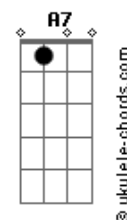

Stevie Wonder - Overjoyed

tom:

Intro: **Bb A7 G#7M A7**
Bb A7 G#7M G

C
Over time
Am7
I've been building
Dm7 G7
My castle of love
C
Just for two
Am7
Though you never knew
D E
You were my rea__son
A
I've gone much too far
E
For you now to say
Am7 D7
That I've got to throw
G7
My castle away
C
Over dreams
Am7
I have picked out a
Dm7 G7
Perfect come true
C7M Am7
Though you never knew it

Was of you I've been
D E
Drea__ming
A
The sand man has come
E
From too far away
Am7 D7
For you to say come
G7
Back some other day

And though you don't
F7M
Believe that they do
C
They do come true
Dm7 G7
For did my dreams
Bb
Come true when I
A7
Looked at you
G7M
And maybe too if you

Would believe
D G
You too might be
Dm7 G7
Overjoyed, over loved

Over me

Acordes

(**Bb A7 G#7M A7**)
(**Bb A7 G#7M G C7M**)

Over hearts
Am7
I have painfully
Dm7 G7
Turned every stone
C7M
Just to find
Am7
I had found what I've searched to
D E
Discover
A
I've come much too far
E
For me now to find
Am7 D7
The love that I sought
G7
Can never be mine
F7M
And though you don't
C
Believe that they do
Dm7 G7
They do come true
For did my dreams
Bb
Come true when I
A7
Looked at you
G7M
And maybe too if you
Would believe
D G
You too might be
Dm7 G7
Overjoyed, over loved
G A7
Over me
G7M
And though the odds say
Improbable
D
What do they know?
Em7 A7
For in romance
C
All true love needs is
B7
A chance
A7M
And maybe with the chance
You will find
E
You too like I
Em7 A7
Overjoyed, over loved
D A7 D7M
Over you_ Over you