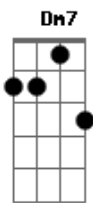

© ukulele-chords.com