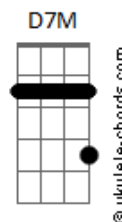

Stevie Wonder - Overjoyed

tom:

Intro: Bb A7 G#7M A7
Bb A7 G#7M G

C
Over time
Am7
I've been building
Dm7 G7
My castle of love
C
Just for two
Am7
Though you never knew
D E
You were my rea__son
A
I've gone much too far
E
For you now to say
Am7 D7
That I've got to throw
G7
My castle away
C
Over dreams
Am7
I have picked out a
Dm7 G7
Perfect come true
C7M Am7
Though you never knew it

Was of you I've been
D E
Drea__ming
A
The sand man has come
E
From too far away
Am7 D7
For you to say come
G7
Back some other day

And though you don't
F7M
Believe that they do
C
They do come true
Dm7 G7
For did my dreams
Bb
Come true when I
A7
Looked at you
G7M
And maybe too if you

Would believe
D G
You too might be
Dm7 G7
Overjoyed, over loved

Over me

Acordes

(Bb A7 G#7M A7)
(Bb A7 G#7M G C7M)

Over hearts
Am7
I have painfully
Dm7 G7
Turned every stone
C7M
Just to find
Am7
I had found what I've searched to
D E
Discover
A
I've come much too far
E
For me now to find
Am7 D7
The love that I sought
G7
Can never be mine
F7M
And though you don't
Believe that they do
C
They do come true
Dm7 G7
For did my dreams
Bb
Come true when I
A7
Looked at you
G7M
And maybe too if you
Would believe
D G
You too might be
Dm7 G7
Overjoyed, over loved
G A7
Over me
G7M
And though the odds say
Improbable
D
What do they know?
Em7 A7
For in romance
C
All true love needs is
B7
A chance
A7M
And maybe with the chance
You will find
E
You too like I
Em7 A7
Overjoyed, over loved
D A7 D7M
Over you_ Over you