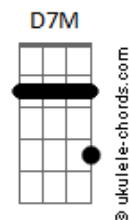

Stevie Wonder - Overjoyed

tom:

Intro: **Bb A7 G#7M A7**
Bb A7 G#7M G

C
Over time
Am7
I've been building
Dm7 G7
My castle of love
C
Just for two
Am7
Though you never knew
D E
You were my rea__son
A
I've gone much too far
E
For you now to say
Am7 D7
That I've got to throw
G7
My castle away
C
Over dreams
Am7
I have picked out a
Dm7 G7
Perfect come true
C7M Am7
Though you never knew it

Would believe
D G
You too might be
Dm7 G7
Overjoyed, over loved

Over me

Acordes

(**Bb A7 G#7M A7**)
(**Bb A7 G#7M G C7M**)

Over hearts
Am7
I have painfully
Dm7 G7
Turned every stone
C7M
Just to find
Am7
I had found what I've searched to
D E
Discover
A
I've come much too far
E
For me now to find
Am7 D7
The love that I sought
G7
Can never be mine
F7M
And though you don't
C
Believe that they do
Dm7 G7
They do come true
For did my dreams
Bb
Come true when I
A7
Looked at you
G7M
And maybe too if you
Would believe
D G
You too might be
Dm7 G7
Overjoyed, over loved
G A7
Over me
G7M
And though the odds say
Improbable
D
What do they know?
Em7 A7
For in romance
C
All true love needs is
B7
A chance
A7M
And maybe with the chance
You will find
E
You too like I
Em7 A7
Overjoyed, over loved
D A7 D7M
Over you_ Over you