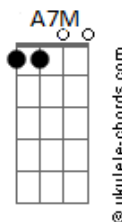

Stevie Wonder - Overjoyed

tom:

Intro: Bb A7 G#7M A7
Bb A7 G#7M G

C
Over time
Am7
I've been building
Dm7 G7
My castle of love
C
Just for two
Am7
Though you never knew
D E
You were my rea__son
A
I've gone much too far
E
For you now to say
Am7 D7
That I've got to throw
G7
My castle away
C
Over dreams
Am7
I have picked out a
Dm7 G7
Perfect come true
C7M Am7
Though you never knew it

Was of you I've been
D E
Drea__ming
A
The sand man has come
E
From too far away
Am7 D7
For you to say come
G7
Back some other day

And though you don't
F7M
Believe that they do
C
They do come true
Dm7 G7
For did my dreams
Bb
Come true when I
A7
Looked at you
G7M
And maybe too if you

Would believe
D G
You too might be
Dm7 G7
Overjoyed, over loved

Over me

Acordes

(Bb A7 G#7M A7)
(Bb A7 G#7M G C7M)

Over hearts
Am7
I have painfully
Dm7 G7
Turned every stone
C7M
Just to find
Am7
I had found what I've searched to
D E
Discover
A
I've come much too far
E
For me now to find
Am7 D7
The love that I sought
G7
Can never be mine
F7M
And though you don't
Believe that they do
C
They do come true
Dm7 G7
For did my dreams
Bb
Come true when I
A7
Looked at you
G7M
And maybe too if you
Would believe
D G
You too might be
Dm7 G7
Overjoyed, over loved
G A7
Over me
G7M
And though the odds say
Improbable
D
What do they know?
Em7 A7
For in romance
C
All true love needs is
B7
A chance
A7M
And maybe with the chance
You will find
E
You too like I
Em7 A7
Overjoyed, over loved
D A7 D7M
Over you_ Over you