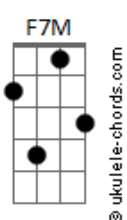

Stevie Wonder - Overjoyed

tom:

Intro: **Bb A7 G#7M A7**
Bb A7 G#7M G

C
Over time
Am7
I've been building
Dm7 G7
My castle of love
C
Just for two
Am7
Though you never knew
D E
You were my rea__son
A
I've gone much too far
E
For you now to say
Am7 D7
That I've got to throw
G7
My castle away
C
Over dreams
Am7
I have picked out a
Dm7 G7
Perfect come true
C7M Am7
Though you never knew it

Was of you I've been
D E
Drea__ming
A
The sand man has come
E
From too far away
Am7 D7
For you to say come
G7
Back some other day

And though you don't
F7M
Believe that they do
C
They do come true
Dm7 G7
For did my dreams
Bb
Come true when I
A7
Looked at you
G7M
And maybe too if you

Would believe
D G
You too might be
Dm7 G7
Overjoyed, over loved

Over me

Acordes

(**Bb A7 G#7M A7**)
(**Bb A7 G#7M G C7M**)

Over hearts
Am7
I have painfully
Dm7 G7
Turned every stone
C7M
Just to find
Am7
I had found what I've searched to
D E
Discover
A
I've come much too far
E
For me now to find
Am7 D7
The love that I sought
G7
Can never be mine
F7M
And though you don't
C
Believe that they do
Dm7 G7
They do come true
For did my dreams
Bb
Come true when I
A7
Looked at you
G7M
And maybe too if you
Would believe
D G
You too might be
Dm7 G7
Overjoyed, over loved
G A7
Over me
G7M
And though the odds say
Improbable
D
What do they know?
Em7 A7
For in romance
C
All true love needs is
B7
A chance
A7M
And maybe with the chance
You will find
E
You too like I
Em7 A7
Overjoyed, over loved
D A7 D7M
Over you_ Over you