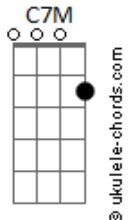

Stevie Wonder - Overjoyed

tom:

Intro: **Bb A7 G#7M A7**
Bb A7 G#7M G

C
Over time
Am7
I've been building
Dm7 G7
My castle of love
C
Just for two
Am7
Though you never knew
D E
You were my rea__son
A
I've gone much too far
E
For you now to say
Am7 D7
That I've got to throw
G7
My castle away
C
Over dreams
Am7
I have picked out a
Dm7 G7
Perfect come true
C7M Am7
Though you never knew it

Was of you I've been
D E
Drea__ming
A
The sand man has come
E
From too far away
Am7 D7
For you to say come
G7
Back some other day

And though you don't
F7M
Believe that they do
C
They do come true
Dm7 G7
For did my dreams
Bb
Come true when I
A7
Looked at you
G7M
And maybe too if you

Would believe
D G
You too might be
Dm7 G7
Overjoyed, over loved

Over me

Acordes

(**Bb A7 G#7M A7**)
(**Bb A7 G#7M G C7M**)

Over hearts
Am7
I have painfully
Dm7 G7
Turned every stone
C7M
Just to find
Am7
I had found what I've searched to
D E
Discover
A
I've come much too far
E
For me now to find
Am7 D7
The love that I sought
G7
Can never be mine
F7M
And though you don't
C
Believe that they do
Dm7 G7
They do come true
For did my dreams
Bb
Come true when I
A7
Looked at you
G7M
And maybe too if you
Would believe
D G
You too might be
Dm7 G7
Overjoyed, over loved
G A7
Over me
G7M
And though the odds say
Improbable
D
What do they know?
Em7 A7
For in romance
C
All true love needs is
B7
A chance
A7M
And maybe with the chance
You will find
E
You too like I
Em7 A7
Overjoyed, over loved
D A7 D7M
Over you_ Over you