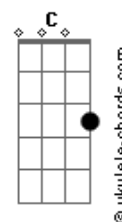

Stevie Wonder - Overjoyed

tom:

Intro: Bb A7 G#7M A7
Bb A7 G#7M G

C
Over time
Am7
I've been building
Dm7 G7
My castle of love
C
Just for two
Am7
Though you never knew
D E
You were my rea__son
A
I've gone much too far
E
For you now to say
Am7 D7
That I've got to throw
G7
My castle away
C
Over dreams
Am7
I have picked out a
Dm7 G7
Perfect come true
C7M Am7
Though you never knew it

Would believe
D G
You too might be
Dm7 G7
Overjoyed, over loved

Over me

Acordes

(Bb A7 G#7M A7)
(Bb A7 G#7M G C7M)

Over hearts
Am7
I have painfully
Dm7 G7
Turned every stone
C7M
Just to find
Am7
I had found what I've searched to
D E
Discover
A
I've come much too far
E
For me now to find
Am7 D7
The love that I sought
G7
Can never be mine
F7M
And though you don't
Believe that they do
C
They do come true
Dm7 G7
For did my dreams
Bb
Come true when I
A7
Looked at you
G7M
And maybe too if you
Would believe
D G
You too might be
Dm7 G7
Overjoyed, over loved
G A7
Over me
G7M
And though the odds say
Improbable
D
What do they know?
Em7 A7
For in romance
C
All true love needs is
B7
A chance
A7M
And maybe with the chance
You will find
E
You too like I
Em7 A7
Overjoyed, over loved
D A7 D7M
Over you_ Over you