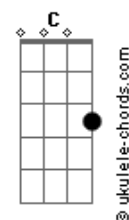

Stevie Wonder - Overjoyed

tom:

Intro: **Bb A7 G#7M A7**
Bb A7 G#7M G

C
Over time
Am7
I've been building
Dm7 G7
My castle of love
C
Just for two
Am7
Though you never knew
D E
You were my rea__son
A
I've gone much too far
E
For you now to say
Am7 D7
That I've got to throw
G7
My castle away
C
Over dreams
Am7
I have picked out a
Dm7 G7
Perfect come true
C7M Am7
Though you never knew it

Was of you I've been
D E
Drea__ming
A
The sand man has come
E
From too far away
Am7 D7
For you to say come
G7
Back some other day

And though you don't
F7M
Believe that they do
C
They do come true
Dm7 G7
For did my dreams
Bb
Come true when I
A7
Looked at you
G7M
And maybe too if you

Would believe
D G
You too might be
Dm7 G7
Overjoyed, over loved

Over me

Acordes

(**Bb A7 G#7M A7**)
(**Bb A7 G#7M G C7M**)

Over hearts
Am7
I have painfully
Dm7 G7
Turned every stone
C7M
Just to find
Am7
I had found what I've searched to
D E
Discover
A
I've come much too far
E
For me now to find
Am7 D7
The love that I sought
G7
Can never be mine
F7M
And though you don't
C
Believe that they do
Dm7 G7
They do come true
For did my dreams
Bb
Come true when I
A7
Looked at you
G7M
And maybe too if you
Would believe
D G
You too might be
Dm7 G7
Overjoyed, over loved
G A7
Over me
G7M
And though the odds say
Improbable
D
What do they know?
Em7 A7
For in romance
C
All true love needs is
B7
A chance
A7M
And maybe with the chance
You will find
E
You too like I
Em7 A7
Overjoyed, over loved
D A7 D7M
Over you_ Over you