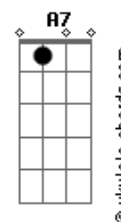

Stevie Wonder - Overjoyed

tom:

Intro: Bb A7 G#7M A7
Bb A7 G#7M G

C
Over time
Am7
I've been building
Dm7 G7
My castle of love
C
Just for two
Am7
Though you never knew
D E
You were my rea__son
A
I've gone much too far
E
For you now to say
Am7 D7
That I've got to throw
G7
My castle away
C
Over dreams
Am7
I have picked out a
Dm7 G7
Perfect come true
C7M Am7
Though you never knew it

Was of you I've been
D E
Drea__ming
A
The sand man has come
E
From too far away
Am7 D7
For you to say come
G7
Back some other day

And though you don't
F7M
Believe that they do
C
They do come true
Dm7 G7
For did my dreams
Bb
Come true when I
A7
Looked at you
G7M
And maybe too if you

Would believe
D G
You too might be
Dm7 G7
Overjoyed, over loved

Over me

Acordes

(Bb A7 G#7M A7)
(Bb A7 G#7M G C7M)

Over hearts
Am7
I have painfully
Dm7 G7
Turned every stone
C7M
Just to find
Am7
I had found what I've searched to
D E
Discover
A
I've come much too far
E
For me now to find
Am7 D7
The love that I sought
G7
Can never be mine
F7M
And though you don't
Believe that they do
C
They do come true
Dm7 G7
For did my dreams
Bb
Come true when I
A7
Looked at you
G7M
And maybe too if you
Would believe
D G
You too might be
Dm7 G7
Overjoyed, over loved
G A7
Over me
G7M
And though the odds say
Improbable
D
What do they know?
Em7 A7
For in romance
C
All true love needs is
B7
A chance
A7M
And maybe with the chance
You will find
E
You too like I
Em7 A7
Overjoyed, over loved
D A7 D7M
Over you_ Over you