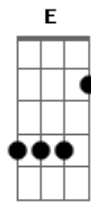

© ukulele-chords.com