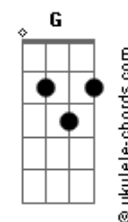

Stevie Wonder - Overjoyed

tom:

Intro: **Bb A7 G#7M A7**
Bb A7 G#7M G

C
Over time
Am7
I've been building
Dm7 G7
My castle of love
C
Just for two
Am7
Though you never knew
D E
You were my rea__son
A
I've gone much too far
E
For you now to say
Am7 D7
That I've got to throw
G7
My castle away
C
Over dreams
Am7
I have picked out a
Dm7 G7
Perfect come true
C7M Am7
Though you never knew it

Would believe
D G
You too might be
Dm7 G7
Overjoyed, over loved

Over me

Acordes

(**Bb A7 G#7M A7**)
(**Bb A7 G#7M G C7M**)

Over hearts
Am7
I have painfully
Dm7 G7
Turned every stone
C7M
Just to find
Am7
I had found what I've searched to
D E
Discover
A
I've come much too far
E
For me now to find
Am7 D7
The love that I sought
G7
Can never be mine
F7M
And though you don't
C
Believe that they do
Dm7 G7
They do come true
For did my dreams
Bb
Come true when I
A7
Looked at you
G7M
And maybe too if you
Would believe
D G
You too might be
Dm7 G7
Overjoyed, over loved
G A7
Over me
G7M
And though the odds say
Improbable
D
What do they know?
Em7 A7
For in romance
C
All true love needs is
B7
A chance
A7M
And maybe with the chance
You will find
E
You too like I
Em7 A7
Overjoyed, over loved
D A7 D7M
Over you_ Over you