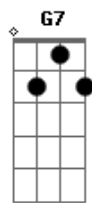

© ukulele-chords.com