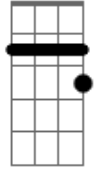

© ukulele-chords.com

D7