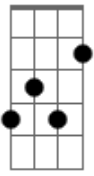

© ukulele-chords.com

Abn