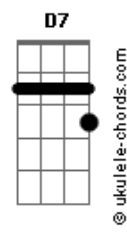

© ukulele-chords.com