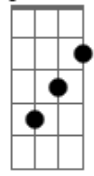

© ukulele-chords.com

En