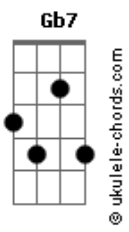

© ukulele-chords.com