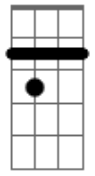

© ukulele-chords.com

B7