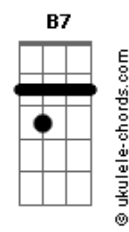

© ukulele-chords.com