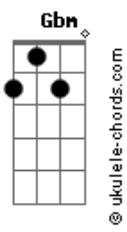

© ukulele-chords.com