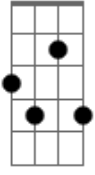

Stevie Wonder - Jesus Children Of America

Tom: G

(Original Key: Abm)

Intro: Em B7 Em, Bm (x2)

Verse 1:

Em B7
Hello Jesus,
Em Bm
Jesus children,
Em B7
Jesus loves you,
Em Bm
Jesus children.

Dm7 G7
Hello children,
C7M
Jesus loves you,

Am7 D7
Are you happy;
G7M Gb7
When you stick a needle,
Bm F#7, Bm Gbm
In your vein?

Bm Gb7
Jesus died on,
Bm Gbm
Cross for you,
Bm Gb7
Mary is just,
Bm Gbm
Looking at you.

Am7 D7 G7M Gb7
Mother Mary feels,
Bm Gb7
So much pain,
Bm
Looking at him.

© ukulele-chords.com

G7

© ukulele-chords.com

A7

© ukulele-chords.com

Gb7

© ukulele-chords.com

Gbn