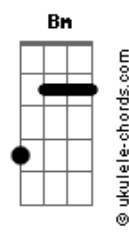

© ukulele-chords.com