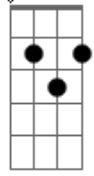

© ukulele-chords.com

G