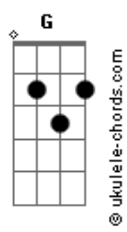

© ukulele-chords.com