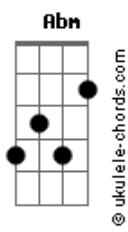

© ukulele-chords.com