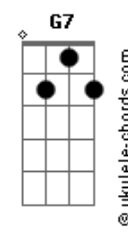

© ukulele-chords.com