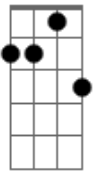

Stevie Wonder - Jesus Children Of America

Tom: G

(Original Key: Abm)

Intro: Em B7 Em, Bm (x2)

Verse 1:

Em B7
Hello Jesus,
Em Bm
Jesus children,
Em B7
Jesus loves you,
Em Bm
Jesus children.

Dm7 G7
Hello children,
C7M
Jesus loves you,

Am7 D7
Are you happy;
G7M Gb7
When you stick a needle,
Bm F#7, Bm Gbm
In your vein?

Bm Gb7
Jesus died on,
Bm Gbm
Cross for you,
Bm Gb7
Mary is just,
Bm Gbm
Looking at you.

Am7 D7 G7M Gb7
Mother Mary feels,
Bm Gb7
So much pain,
Bm
Looking at him.

© ukulele-chords.com

En

© ukulele-chords.com

B7

© ukulele-chords.com

Bn

© ukulele-chords.com

Dn7