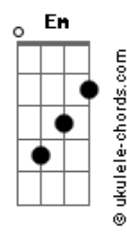

© ukulele-chords.com