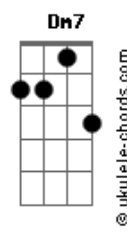

© ukulele-chords.com