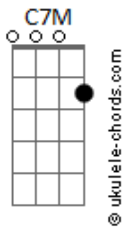

Am7 G7M Gb7
Your story fast...
Bm
And if you lie;

Am7 G7M Gb7
It will come to pass...
(Repeat to Fade)

Acordes

© ukulele-chords.com