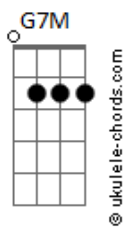

© ukulele-chords.com