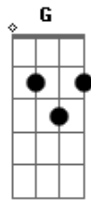

© ukulele-chords.com