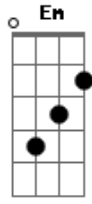

© ukulele-chords.com