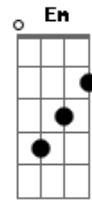

© ukulele-chords.com