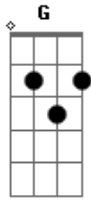

© ukulele-chords.com