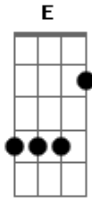

© ukulele-chords.com