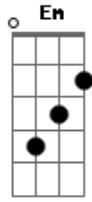

© ukulele-chords.com