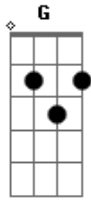

© ukulele-chords.com