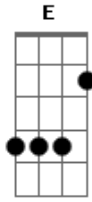

© ukulele-chords.com

© ukulele-chords.com