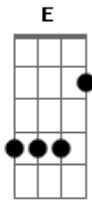

© ukulele-chords.com