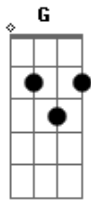

© ukulele-chords.com