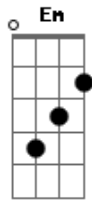

© ukulele-chords.com