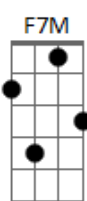

© ukulele-chords.com