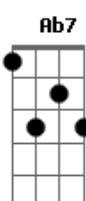

© ukulele-chords.com