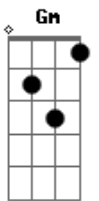

© ukulele-chords.com