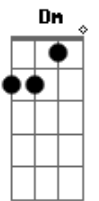

© ukulele-chords.com