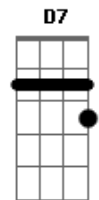

© ukulele-chords.com