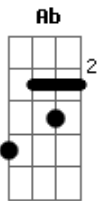

© ukulele-chords.com