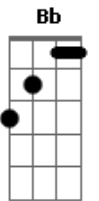

# Stevie Wonder - All In Love Is Fair

Tom: F  
Intro: Dm Dm Bb  
Ab Gm Gm

Verse 1:

All is fair in love,  
Dm Bm7  
Love's a crazy game,  
Bb Am7  
Two people vow to stay,  
A7 G  
In love as one they say.

Gm Dm  
But all is changed with time,  
Dm Bm7  
The future none can see,  
Bb Am7  
The road you leave be-hind,  
D7 Gm G  
A-head lies myste-ry.

Verse 2:

A7 Dm  
But all is fair in love,  
Dm Bm7  
I had to go a-way,  
Bbm F  
A writer takes his pen,  
A7 G  
To write the words a-gain;  
Gm F  
That all in love is fair.

Verse 3:

A7 Dm  
All of fate's a chance,

Dm Bm7  
It's either good or bad,  
Bb Am7  
I tossed my coin to say,  
A7 G  
In love with me you'd stay.

Verse 4:

Gm Dm  
But all in war is so cold,  
Dm Bm7  
You either win or lose,  
Bb Am7  
When all is put a-way,  
D7 Gm G  
The losing side I'll play.  
A7 Dm  
But all is fair in love,  
Dm  
I should have never,  
Bm7  
Left your side,  
Bbm F  
A writer takes his pen,  
A7 G  
To write the words a-gain;  
Gm F  
That all in love is fair.  
Bbm F  
A writer takes his pen,  
A7 G  
To write the words a-gain;  
Gm F  
That all in love is fair.

Outro:

F Bb,  
A7 A7 Dm