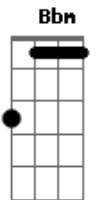

© ukulele-chords.com