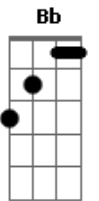

© ukulele-chords.com