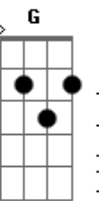

© ukulele-chords.com