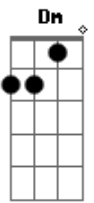

© ukulele-chords.com