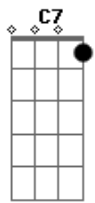

Steven Universo - Ruby Rider

tom:
This ol? Ruby Rider
is Ruby ridin' alone
She?s a sturdy
solitary stone
This ol? Ruby Rider
not a fusion no more
Now the dirt and the dust and the danger is my new home!
(Bb7 F C7)

I used to think I would always be by your side
But lately you?ve been rather cold
One look in your eye could make an honest gem cry
But Ruby Rider don?t need no one to hold
(F A7 Dm)
(G7 C7 F)
(Bb7 F C7)
This ol? Ruby Rider
is Ruby ridin' alone
She?s a sturdy
solitary stone

Acordes

© ukulele-chords.com

© ukulele-chords.com

© ukulele-chords.com

© ukulele-chords.com

© ukulele-chords.com

© ukulele-chords.com

© ukulele-chords.com

© ukulele-chords.com

© ukulele-chords.com

© ukulele-chords.com