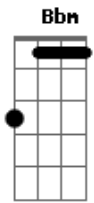

© ukulele-chords.com