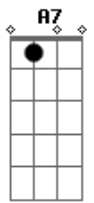

© ukulele-chords.com