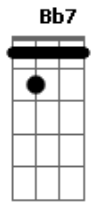

© ukulele-chords.com

© ukulele-chords.com