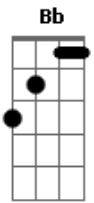

© ukulele-chords.com