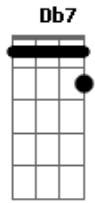

© ukulele-chords.com