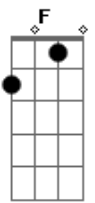

© ukulele-chords.com