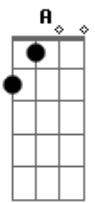

Steven Universo - Ruby Rider

tom:
This ol? Ruby Rider
is Ruby ridin' alone
She?s a sturdy
solitary stone
This ol? Ruby Rider
not a fusion no more
Now the dirt and the dust and the danger is my new home!
(Bb7 F C7)

I used to think I would always be by your side
But lately you?ve been rather cold
One look in your eye could make an honest gem cry
But Ruby Rider don?t need no one to hold
(F A7 Dm)
(G7 C7 F)
(Bb7 F C7)
This ol? Ruby Rider
is Ruby ridin' alone
She?s a sturdy
solitary stone

Acordes

© ukulele-chords.com