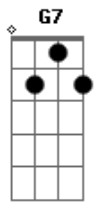

© ukulele-chords.com