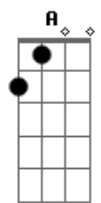

Acordes

© ukulele-chords.com