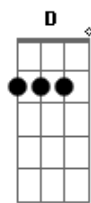

© ukulele-chords.com