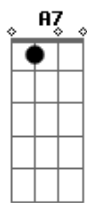

Acordes

© ukulele-chords.com

© ukulele-chords.com

© ukulele-chords.com

© ukulele-chords.com

© ukulele-chords.com

© ukulele-chords.com