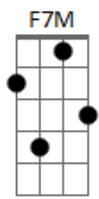

Steven Universo - I'd Rather Be Me (With You)

tom:
G
I'd rather be tall, I'd rather be smart
F Gm7 C7
I'd rather be sure you know I care
F D7
Wherever you go, whatever you start
Gm7 C7
I'd rather be sure you know I'm there
Bb B F D7
I'd rather I always be a part of whatever you do
Gm7 C7 F

I'd rather be me with you
F D7
Wherever we go I already trust
Gm7 C7
I'd know what to do if it were us
F D7
I'd know what to say, I'd know how to be
Gm7 C7
I'd know your entire syllabus
Bb B F D7
I can't think of any other thing in the world I would rather
do
Gm7 C7 F7M
If I could be I'd rather be me with you

Acordes

© ukulele-chords.com