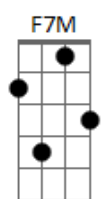

Steven Universo - I'd Rather Be Me (With You)

tom:
G
I'd rather be tall, I'd rather be smart
F D7
I'd rather be sure you know I care
Gm7 C7
F D7
Wherever you go, whatever you start
Gm7 C7
I'd rather be sure you know I'm there
Bb B F D7
I'd rather I always be a part of whatever you do
Gm7 C7 F

I'd rather be me with you
F D7
Wherever we go I already trust
Gm7 C7
I'd know what to do if it were us
F D7
I'd know what to say, I'd know how to be
Gm7 C7
I'd know your entire syllabus
Bb B F D7
I can't think of any other thing in the world I would rather
do
Gm7 C7 F7M
If I could be I'd rather be me with you

Acordes

© ukulele-chords.com