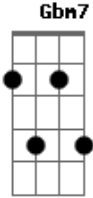

Steven Universo - Being Human

tom:

D

Intro: G7M Gbm7 G7M Gbm7 Am7 D G7M

G7M

Just a little time

Gbm7

Just a little something else instead

G7M

Just a little time

Gbm7

Am7

Just a little something up ahead

D

I'm dreaming of

G7M Gbm7 G7M Gbm7

Being... being... being

Am7 D G7M

Being human

Acordes

© ukulele-chords.com

© ukulele-chords.com

© ukulele-chords.com

© ukulele-chords.com

Just a little time G7M
 Just a little something that I need Gbm7
 Just a little time G7M
 Just a little feeling gaining speed Gbm7 Am7
 I'm dreaming of D
 Going... going... going G7M Gbm7 G7M Gbm7
 Going somewhere else Am7 D
 Being... being... being G7M Gbm7 G7M Gbm7
 Being human Am7 D G7M