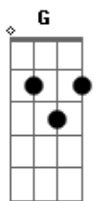

© ukulele-chords.com