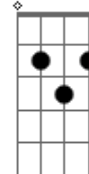

Steve Earle - The Kind

Tom: D

D A D7M D
Tell me a story 'bout a fella with a crazy dream
D A D7M D
Everybody tells him that it won't amount to any thing
Bm Gbm
He fires the shot heard around the world
G D
He wins the prize and he gets the girl
D A D7M
That's the kind of story I like, the kind that makes you think

D A D7M D
Sing me a song about a cowboy with an achin' heart
D A D7M D
Ridin' along the lonesome prairie 'bout to fall apart
Bm Gbm
Every time those doggies moan
G D
He doesn't feel so all alone

D A
D7M D
That's the kind of song that I like, the kind that breaks your heart

INSTR: Repeat Chords

D A D7M D
Paint me a picture of a girl with a secret smile
D A D7M D
Lookin' back at ya 'cross the years through ancient eyes
Bm Gbm
You're standin' there like an open door
G D
'Cause she's seen it all before
D A D7M
That's the kind of picture I like, the kind that makes you sigh

END
D A D7M D

Acordes

© ukulele-chords.com

© ukulele-chords.com

© ukulele-chords.com

© ukulele-chords.com

© ukulele-chords.com

G

© ukulele-chords.com