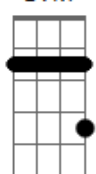

Steve Earle - The Kind

Tom: D

D A D7M D
Tell me a story 'bout a fella with a crazy dream
D A D7M D
Everybody tells him that it won't amount to any thing
Bm Gbm
He fires the shot heard around the world
G D
He wins the prize and he gets the girl
D A D7M
That's the kind of story I like, the kind that makes you think

D A D7M D
Sing me a song about a cowboy with an achin' heart
D A D7M D
Ridin' along the lonesome prairie 'bout to fall apart
Bm Gbm
Every time those doggies moan
G D
He doesn't feel so all alone

D A
D7M D
That's the kind of song that I like, the kind that breaks your heart

INSTR: Repeat Chords

D A D7M D
Paint me a picture of a girl with a secret smile
D A D7M D
Lookin' back at ya 'cross the years through ancient eyes
Bm Gbm
You're standin' there like an open door
G D
'Cause she's seen it all before
D A D7M
That's the kind of picture I like, the kind that makes you sigh

END
D A D7M D

Acordes

D7M