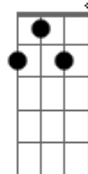

Steve Earle - The Kind

Tom: D

D A D7M D
Tell me a story 'bout a fella with a crazy dream
D A D7M D
Everybody tells him that it won't amount to any thing
Bm Gbm
He fires the shot heard around the world
G D
He wins the prize and he gets the girl
D A D7M
That's the kind of story I like, the kind that makes you think

D A D7M D
Sing me a song about a cowboy with an achin' heart
D A D7M D
Ridin' along the lonesome prairie 'bout to fall apart
Bm Gbm
Every time those doggies moan
G D
He doesn't feel so all alone

D A
D7M D
That's the kind of song that I like, the kind that breaks your heart

INSTR: Repeat Chords

D A D7M D
Paint me a picture of a girl with a secret smile
D A D7M D
Lookin' back at ya 'cross the years through ancient eyes
Bm Gbm
You're standin' there like an open door
G D
'Cause she's seen it all before
D A D7M
That's the kind of picture I like, the kind that makes you sigh

END
D A D7M D

Acordes

© ukulele-chords.com

© ukulele-chords.com

© ukulele-chords.com

© ukulele-chords.com

Gbm

© ukulele-chords.com

© ukulele-chords.com