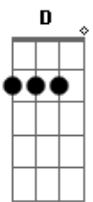

Steve Earle - Someday

Tom: G

G C D G C D G C D G

G C D G
 There ain't a lot that you can do in this town
 G C D G
 You drive down to the lake and then you turn back around
 G C D G
 You go to school and you learn to read and write
 D G
 So you can walk into the county bank and sign away your life
 G C D G
 Now I work at the fillin station on the interstate
 G C D G
 I'm pumpin gasoline and countin out of state plates
 G C D G
 They ask me how far into Memphis son and where's the nearest
 beer
 G C D G
 They don't even know that there's a town around here
 Em C D G
 Someday I'm finally gonna let go
 Em C D G
 Cause I know there's a better way

Em C D G
 And I wanna know what's over that rainbow
 G D C D G C D G
 I'm gonna get out of here someday someday
 G C D G
 Now my brother went to college cause he played football
 G C D G
 I'm still hangin' round cause I'm a little bit small
 G C D G
 I got me a 67 Chevy she's low and sleek and black
 C G
 Someday I'll put her on that interstate and never look back
 Em C D G
 Someday I'm finally gonna let go
 Em C D G
 Cause I know there's a better way
 Em C D G
 And I wanna know what's over that rainbow
 G D C D G C D G
 I'm gonna get out of here someday
 G D C D G C D G
 I'm gonna get out of here someday
 G C D G C D G C D G
 Someday someday

"no ultimo arcode da musica deixa soar"

Acordes

© ukulele-chords.com

© ukulele-chords.com

© ukulele-chords.com

© ukulele-chords.com