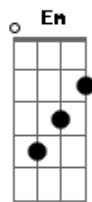

Steve Earle - Someday

Tom: G

G C D G C D G C D G

G C D G
 There ain't a lot that you can do in this town
 G C D G
 You drive down to the lake and then you turn back around
 G C D G
 You go to school and you learn to read and write
 D G
 So you can walk into the county bank and sign away your life
 G C D G
 Now I work at the fillin station on the interstate
 G C D G
 I'm pumpin gasoline and countin out of state plates
 G C D G
 They ask me how far into Memphis son and where's the nearest
 beer
 G C D G
 They don't even know that there's a town around here
 Em C D G
 Someday I'm finally gonna let go
 Em C D G
 Cause I know there's a better way

Em C D G
 And I wanna know what's over that rainbow
 G D C D G C D G
 I'm gonna get out of here someday someday
 G C D G
 Now my brother went to college cause he played football
 G C D G
 I'm still hangin' round cause I'm a little bit small
 G C D G
 I got me a 67 Chevy she's low and sleek and black
 C G
 Someday I'll put her on that interstate and never look back
 Em C D G
 Someday I'm finally gonna let go
 Em C D G
 Cause I know there's a better way
 Em C D G
 And I wanna know what's over that rainbow
 G D C D G C D G
 I'm gonna get out of here someday
 G D C D G C D G
 I'm gonna get out of here someday
 G C D G C D G C D G
 Someday someday

"no ultimo arcode da musica deixa soar"

Acordes

© ukulele-chords.com

© ukulele-chords.com

© ukulele-chords.com

© ukulele-chords.com