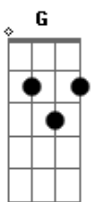

Tom: G
Intro: D C G D

D C G D D C G D
I saw you lookin' at that girl like that
D C G D D C G D
Yeah, I saw her too boy , I know right where you're at
D C G D
But you better be careful cause she ain't the kind you're
gonna forget,
A
How much you wanna bet

G D
If you fall in love, nothin's gonna be the same

D
You walk around callin' out her name, you throw your heart
down like a glove

G D
Push come to shove, you'll only end up lonely and blue

Am C
Whenever she's away from you
D C G D D C G D x2

If you fall in love

VERSE 2:

D C G D D C
You gotta hear me talkin' to you cause I'm your best friend

D C G D D C G D
And I'd hate to see you goin' where I've already been

D C G D
Cause I've been in love before and I won't ever be the same
again

A
You better listen to me Jim

G D
If you fall in love, nothin's gonna be the same

G
D
You walk around callin' out her name, you throw your heart
down like a glove

G D
Push come to shove, you'll only end up lonely and blue

Am C
Whenever she's away from you
D C G D D C G D
If you fall in love

VERSE 3:

D C G D D C G D
Well there she is again she sure looks fine

D C G D
Yeah I know you're walkin' on a very thin line

D C G D
So I guess it's cause your heart's not as strong as mine

A
Well just this one time

G D
If you fall in love, nothin's gonna be the same

D
You walk around callin' out her name, you throw your heart
down like a glove

G D
Push come to shove, you'll only end up lonely and blue

Am C
Whenever she's away from you
D C G D D C G D

If you fall in love

C G D
If you fall in love
C G D C G D
If you fall in love

Acordes

© ukulele-chords.com