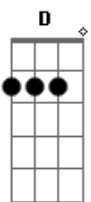

Steve Earle - If You Fall

Tom: G
Intro: D C G D

D C G D D C G D
I saw you lookin' at that girl like that
D C G D D C G D
Yeah, I saw her too boy , I know right where you're at
D C G D
But you better be careful cause she ain't the kind you're
gonna forget,
A
How much you wanna bet

Am C
Whenever she's away from you
D C G D D C G D

If you fall in love

C G D
If you fall in love
C G D C G D
If you fall in love

Acordes

© ukulele-chords.com

© ukulele-chords.com

© ukulele-chords.com

© ukulele-chords.com