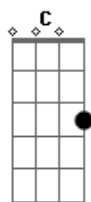

Steve Earle - If You Fall

Tom: G
Intro: D C G D

D C G D D C G D
I saw you lookin' at that girl like that
D C G D D C G D
Yeah, I saw her too boy , I know right where you're at
D C G D
But you better be careful cause she ain't the kind you're
gonna forget,
A
How much you wanna bet

Am C
Whenever she's away from you
D C G D D C G D

If you fall in love

C G D
If you fall in love
C G D C G D
If you fall in love

Acordes

© ukulele-chords.com

© ukulele-chords.com

© ukulele-chords.com

© ukulele-chords.com