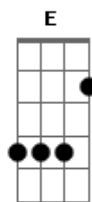

© ukulele-chords.com