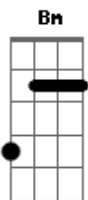

© ukulele-chords.com