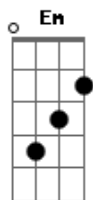

© ukulele-chords.com

© ukulele-chords.com