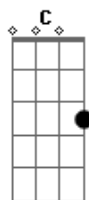

© ukulele-chords.com