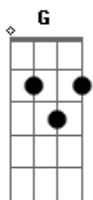

Steve Earle - I Don't Want To Lose You Yet

Tom: G

G D G
Baby it's a cold hard world out there
G D G
Broken hearted people everywhere
Em Bm
Takin' whatever love they get
C D
I don't wanna wind up like that so

G Em
Baby throw your arms around my neck
C
Lay your pretty head against my chest
D
Listen to one heartbeat then the next
G Em Am D
Baby I don't wanna lose you yet

G D G
You know I love you and I know you love me
G D G
It's everything that love's supposed to be
Em Bm
But I don't wanna look up one day
C D
And find out we let it slip away

Repeat chorus

Lead: G Em C D G

Bridge:

Em G
I can't tell you nothin' bout love I guess
C G
That you don't already know
Em Bm
But girl, when you're in my arms like this
C D
I don't ever wanna let you go

G D G
Baby maybe I'm wrong, but what if I'm right

G D G
And everything's depending on us tonight

Em Bm
Maybe we'll pass this way again

C D
But honey I don't wanna wait til then

Chorus:

G Em
Baby throw your arms around my neck
C
Lay your pretty head against my chest
D
Listen to one heartbeat then the next
G
Cause baby I don't wanna lose you yet

G Em C D G
Repeat chorus and fade

Acordes

© ukulele-chords.com