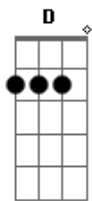

Steve Earle - Galway Girl

Tom: D
Intro: D D

D
Well, I took a stroll on the old long walk

Bm A G D
I met a little girl and we stopped to talk

G D G D
And I ask you, friend, what's a fella to do
Cause her hair was black and her eyes were blue

G D G D
And I knew right then I'd be takin' a whirl
'Round the Salthill Prom with a Galway girl

Bridge: D G D G D G D A D

D
We were halfway there when the rain came down

Bm A G D
And she asked me up to her flat downtown

G D G D
And I ask you, friend, what's a fella to do
Cause her hair was black and her eyes were blue
So I took her hand and I gave her a twirl
And I lost my heart to a Galway girl

BRIDGE (2X)

D G
When I woke up I was all alone
With a broken heart and a ticket home
And I ask you now, tell me what would you do
If her hair was black and her eyes were blue
I've traveled around I've been all over this world
Boys I ain't never seen nothin' like a Galway girl

BRIDGE (3X)

Acordes