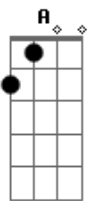

G D G D
And I ask you, friend, what's a fella to do
Cause her hair was black and her eyes were blue
So I took her hand and I gave her a twirl
And I lost my heart to a Galway girl

BRIDGE (2X)

D G
When I woke up I was all alone
With a broken heart and a ticket home
And I ask you now, tell me what would you do
If her hair was black and her eyes were blue
I've traveled around I've been all over this world
Boys I ain't never seen nothin' like a Galway girl

BRIDGE (3X)

Acordes

© ukulele-chords.com

© ukulele-chords.com

© ukulele-chords.com

© ukulele-chords.com

© ukulele-chords.com