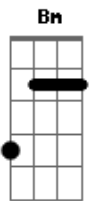

© ukulele-chords.com

© ukulele-chords.com