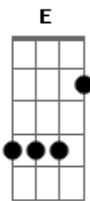

Steve Earle - Galway Girl

Tom: D
Intro: D D

D
Well, I took a stroll on the old long walk

Bm A G D
I met a little girl and we stopped to talk

G D G D
And I ask you, friend, what's a fella to do
Cause her hair was black and her eyes were blue

G D G D
And I ask you, friend, what's a fella to do
Cause her hair was black and her eyes were blue
So I took her hand and I gave her a twirl
And I lost my heart to a Galway girl

BRIDGE (2X)

D G
When I woke up I was all alone
With a broken heart and a ticket home
And I ask you now, tell me what would you do
If her hair was black and her eyes were blue
I've traveled around I've been all over this world
Boys I ain't never seen nothin' like a Galway girl

BRIDGE (3X)

Acordes

© ukulele-chords.com

© ukulele-chords.com

© ukulele-chords.com

© ukulele-chords.com

© ukulele-chords.com