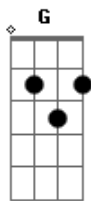

Steve Earle - Galway Girl

Tom: D
Intro: D D

D
Well, I took a stroll on the old long walk

Bm A G D
I met a little girl and we stopped to talk

G D G D
And I ask you, friend, what's a fella to do
Cause her hair was black and her eyes were blue

G D G D
And I ask you, friend, what's a fella to do
Cause her hair was black and her eyes were blue
So I took her hand and I gave her a twirl
And I lost my heart to a Galway girl

BRIDGE (2X)

D G
When I woke up I was all alone
With a broken heart and a ticket home
And I ask you now, tell me what would you do
If her hair was black and her eyes were blue
I've traveled around I've been all over this world
Boys I ain't never seen nothin' like a Galway girl

BRIDGE (3X)

Acordes

© ukulele-chords.com

© ukulele-chords.com

© ukulele-chords.com

© ukulele-chords.com

© ukulele-chords.com