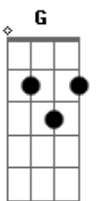

© ukulele-chords.com