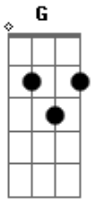

Steve Earle - Down The Road

Tom: G

G
On the blue side of evenin'

Em **G**
When the darkness takes control

You start lookin' for a reason

Em **C** **G**
To take your lonesome on down the road

G
'Cause the night is filled with strangers

Em **C** **G**

All you need is one you know

G
And if she ain't the one you're after

Em **C** **G**
Keep on lookin' on down the road.

D **C** **G**
Though the miles lay long behind you

Em **C** **G**
You have still got miles to go

G
How's love ever gonna find you

Em **C** **G**
If it ain't here, it's down the road

Acordes

© ukulele-chords.com

© ukulele-chords.com

© ukulele-chords.com

© ukulele-chords.com