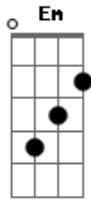

Steve Earle - Down The Road

Tom: G

G
On the blue side of evenin'

Em **G**
When the darkness takes control

You start lookin' for a reason

Em **C** **G**
To take your lonesome on down the road

G
'Cause the night is filled with strangers

Em **C** **G**

All you need is one you know

G
And if she ain't the one you're after

Em **C** **G**
Keep on lookin' on down the road.

D **C** **G**
Though the miles lay long behind you

Em **C** **G**
You have still got miles to go

G
How's love ever gonna find you

Em **C** **G**
If it ain't here, it's down the road

Acordes

© ukulele-chords.com

© ukulele-chords.com

© ukulele-chords.com

© ukulele-chords.com