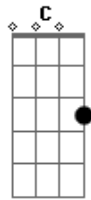

Steve Earle - Down The Road

Tom: G

G
On the blue side of evenin'

Em **G**
When the darkness takes control

You start lookin' for a reason

Em **C** **G**
To take your lonesome on down the road

G
'Cause the night is filled with strangers

Em **C** **G**

All you need is one you know

G
And if she ain't the one you're after

Em **C** **G**
Keep on lookin' on down the road.

D **C** **G**
Though the miles lay long behind you

Em **C** **G**
You have still got miles to go

G
How's love ever gonna find you

Em **C** **G**
If it ain't here, it's down the road

Acordes

© ukulele-chords.com

© ukulele-chords.com

© ukulele-chords.com

© ukulele-chords.com