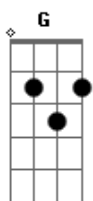

Refrão:
G
Here I am with
D C
All my heart I hope you
D C
Understand
G D
I know I let you down but I'm never
C G C
Gonna make that mistake again
G
You brought me
D C G
Closer to who I really am
D
Come take my hand
C
I want the world to see
What you mean to me
What you mean to me

(G D C G C)

G D C
Just know that I'm sorry I never
G C
Wanted to make you feel so small
G D C
Our story is just beginning we'll let
G C
The truth brake down these walls, oh yeah
D G D
And every time I think of you I think of how
C G
You pushed me through and showed me
D C
How much better I could be

Refrão:
G
Here I am with
D C
All my heart I hope you
D C
Understand
G D
I know I let you down but I'm never
C G C
Gonna make that mistake again
G
You brought me
D C G
Closer to who I really am
D
Come take my hand
C
I want the world to see
What you mean to me
What you mean to me

Ponte:
C G D C G D
You make me feel like I'm myself
Instead of being someone else
I wanna live that every day
C G D C C
When you say what no one else
Will say you know exactly
How to get to me you
Know It's what I need
G D C G C
It's what I need yeah

Refrão:
G
Here I am with
D C
All my heart I hope you
D C
Understand
G D
I know I let you down but I'm never
C G C
Gonna make that mistake again
G
You brought me
D C G
Closer to who I really am
D
Come take my hand
C
I want the world to see
What you mean to me
What you mean to me

Acordes

© ukulele-chords.com