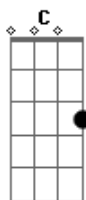

# Stereophonics - Mr. Writer

Tom: **D**

**Am**

**C**

Cifrada por: RODRIGO BINI

IMPORTANTE: Acordes com braçadeira na 1ª casa

Intro: e versos:

**Em Em C**

**Em Em**  
You line em' up  
**C**  
pick out your shoes

you hang names on your wall  
**Em C**  
then you shoot them all

You fly around in planes  
that bring you down  
to make me who loves you  
likely crash into the ground

## Acordes

© ukulele-chords.com

© ukulele-chords.com

© ukulele-chords.com

© ukulele-chords.com

© ukulele-chords.com

**Em G**  
Mr writer why dont you tell it like it is  
**Am**  
why don't you tell it like it really is  
**C**  
before you go on home

Solo sobre: **Em, Em, C**

Verso 2:

I used to treat you right  
give you my time  
but when i turn my back on you  
then you do what you do

With you just enough in my own view  
education to perform  
i'd like to shoot you all