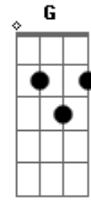

© ukulele-chords.com