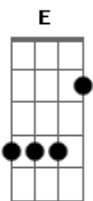

Stereophonics - A Thousand Tress

Tom: F

Written By Kelly Jones
 Music By Kelly Jones, Richard Jones and Stuart Cable.

Chords Used:
 EADGBE

Am7:002013
 G:020033
 C:032013

F2:033010
 D:xx0232
 Intro: G Am7 G C

Verse:
 G Am7 G C
 Standing At The Bus Stop With My Shoppin' In My Hand
 G Am7 G C
 When I'm OverHearin' Elder Ladies As The Rumors Start To Fly
 When It Gets To It Started With a School Girl
 Stamp On The Distortion Pedal.

Same All Through Verses

Chorus

Am7 F C Am7
 It Only Takes One Tree To Make A Thousand Matches
 F2 C G Am7 G C
 It Only Takes One Match To Burn A Thousand Trees.....

Bridge

D F2 C
 Wake Up Smell The Rain,
 D F2 C
 Shake Up He's Back To Stay
 So On

Verse(Very Quiet Turn Pedal Off)

Outro (Stamp On pedal)

G Am7 G C
 A THOUSAND TREES, A THOUSAND TREES x4

Let The Last C Ring

Any Corrections

Acordes

© ukulele-chords.com

© ukulele-chords.com