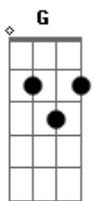

Stereophonics - A Thousand Tress

Tom: F

Written By Kelly Jones
 Music By Kelly Jones, Richard Jones and Stuart Cable.

Chords Used:
 EADGBE

Am7:002013
 G:020033
 C:032013

F2:033010
 D:xx0232
 Intro: G Am7 G C

Verse:
 G Am7 G C
 Standing At The Bus Stop With My Shoppin' In My Hand
 G Am7 G C
 When I'm OverHearin' Elder Ladies As The Rumors Start To Fly
 When It Gets To It Started With a School Girl
 Stamp On The Distortion Pedal.

Same All Through Verses

Chorus

Am7 F C Am7
 It Only Takes One Tree To Make A Thousand Matches
 F2 C G Am7 G C
 It Only Takes One Match To Burn A Thousand Trees.....

Bridge

D F2 C
 Wake Up Smell The Rain,
 D F2 C
 Shake Up He's Back To Stay
 So On

Verse(Very Quiet Turn Pedal Off)

Outro (Stamp On pedal)

G Am7 G C
 A THOUSAND TREES, A THOUSAND TREES x4

Let The Last C Ring

Any Corrections

Acordes

© ukulele-chords.com

© ukulele-chords.com