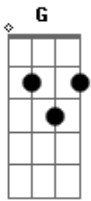

Steppenwolf - Magic Carpet Ride

Tom: G

D D C G G D D C G G

I like to dream, yes I do
Right between the sound machine
On a cloud of sound I drift in the night
Any place it goes is right
Goes far, flies near
To the stars away from here

Well, you don't know what
We could find
Why don't you come with me little girl
On a magic carpet ride

Well, you don't know what
We could see
Why don't you tell your dreams to me
Fantasy will set you free

CHORUS

G
Close your eyes girl
Bb

Look inside girl

C G
Let the sound take you away

D D C G G D D C G G

Last night I held Aladdin's lamp
So I wished that I could stay
Before the thing could answer me
Well someone took, the lampaway

I looked
Around
A lousy candle's all I found

Well, you don't know what
We can find
Why don't you come with me little girl
On a magic carpet ride

Well, you don't know what
We can see
Why don't you tell your dreams to me
Fantasy will set you free

CHORUS

Acordes

ukulele-chords.com