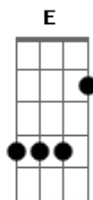

Stephen Swartz - Bullet Train

Tom: E

Moving like the speed of sound
Feet can't keep on the ground
Can't stay in one place
Keep moving like a bullet train
Like a bullet train
Like a bullet train
Like a bullet train

Abm B Abm B Abm

Darling don't you dare look down
Cause everything you have is all gone now
Can't stay in this place
It won't be the same
Keep moving like a bullet train
Like a bullet train
Like a bullet train

'Cause I can't stop time
You keep blurring in my mind
And space is undefined
These tracks left behind

Abm
We can't stay the same
Can't stop this train
I can't find the breaks
On this bullet train
Like
Like like
Like
Like like

'Cause I can't stop time
You keep blurring in my mind
And space is undefined
These tracks left behind
We can't stay the same
Can't stop this train
I can't find the breaks
On this bullet train

Abm B E Abm

Moving like the speed of sound

Acordes