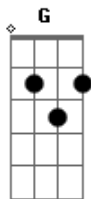

© ukulele-chords.com