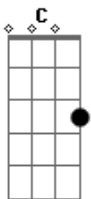

Stephen Sanchez - No One Knows (Feat. Laufey)

tom: [Solo]

C F C F
C
No one knows the trouble, honey
F
That we've been through
C
No one knows the trouble, honey
F
That we've been through

[Primeira Parte]

C
When I left you in the cold
F
When you cursed at me in bold
C
When you broke my old guitar
F
When you crashed my brand new car

[Refrão]

C
No one knows the trouble, honey
F
That we've been through, mm-hmm
C
Still, I know you love me, baby
F
I see right through

[Segunda Parte]

C
When I ran you to the edge
F
And you pushed me off
C
When I tried to tell you
F
And you cut me off

[Ponte 1]

Dm G
Lonely nights I've cried to you
C A7
There's no truth, I'd hide from you
Dm G
Know I've never lied to you when
F
I've said that I need you

[Refrão]

C
No one knows the trouble, honey
F
That we've been through, mm-hmm
C
Still, i knows i love you, baby
F
You see right through

[Ponte 2]

Dm G
You're still the picture in my locket
C A7
Lucky penny in my pocket
Dm G
Still, I hate you when you're
F
Talking to me so cruel

C
No one knows the trouble, honey
F
That we've been through, mm-hmm
C
No one knows the trouble, honey
F
Hat we've been through (Oh-oh, oh)

C F
Ooh, ooh, ooh, ooh, ooh, ooh-oooh, ooh-oooh (Oh-oh, oh)
C F
Ooh, ooh, ooh, ooh, ooh, ooh-oooh, ooh-oooh (Oh-oh, oh)
C F
Ooh, ooh, ooh, ooh, ooh, ooh-oooh, ooh-oooh (Oh-oh, oh)
C F
Ooh, ooh, ooh, ooh, ooh, ooh-oooh, ooh-oooh (Oh-oh, oh)

[Final] Dm G C A7 Dm G

Acordes

© ukulele-chords.com