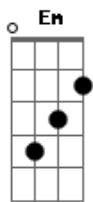

Stephen Lynch - Gay

Tom: D
Intro: D D2 D Em

D D D Bm D
Here we are, dear old friend.

Bm Bm G A
You and I, drunk again.

D D D Bm D
Laughs have been had and tears have been shed.

Bm Bm G A
Maybe the whiskey's gone to my head.

D A Bm G
But if I were gay, I would give you my heart.

D A Bm G
And if I were gay, you'd be my work of art.

D A Bm G
And if I were gay, we would swim in romance.

A G A
But I'm not gay, so get your hand out of my pants.

(D D2 D Em) (2x)

D D D Bm D
It's not that I don't care, I do.

Bm Bm G A
I just don't see myself in you.

D D D Bm D
Another time, another scene.

Bm Bm G A
I'd be right behind you, if you know what I mean.

D A Bm G
Cause if I were gay, I would give you my soul.

D D2 D Em
I've never been intimate with your fist.

D D2 D Em
But you have opened brand new doors.

D D2 D Em D D2 Em D
Get over here and drop your drawers.

(D D2 D Em D D2 D Em D)

Acordes

© ukulele-chords.com