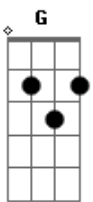

© ukulele-chords.com