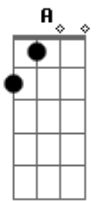

© ukulele-chords.com