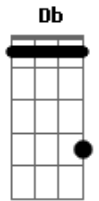

© ukulele-chords.com