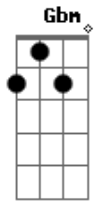

Stellar (USA) - Ashes

tom:

Intro: Gbm Db Gbm

[Primeira Parte]

Gbm A
Now that I got a taste
E
I think that I suffocate
Dbm Db
For every second you aren't by my side
Gbm A
But now I'm stuck at the gate
E
Of Lucifer's estate

[Segunda Parte]

Dbm Db
I fell in love with a girl I met in Hell
Gbm A
Thinking about all the things
E
When you pull the strings
Dbm Db
I love the way you turn me on
Gbm A
I ain't Hades but I'm the King
E
I'd do anything
Dbm Db
So that I could take you home

[Pré-Refrão]

Gbm A
She drove me- drove me crazy e-yeah
E Dbm Db
She drove me- drove me crazy e-yeah
Gbm A
She drove me- drove me crazy e-yeah

E Dbm Db
She drove me- drove me crazy e-yeah
[Refrão]
Gbm A
Ring around the rosie
E
Pocket full of posies
Dbm Db
I'm gonna fucking blow all the ashes down
Gbm A
Ring around the rosie
E
Pocket full of posies
Dbm Db Gbm
I'm gonna fucking go crazy for you now
A
Ring around the rosie
E
Pocket full of posies
Dbm Db
I'm gonna fucking blow all the ashes down
Gbm A
Ring around the rosie
E
Pocket full of posies
Dbm Db
I'm gonna fucking go crazy for you now
Gbm A
Now that I got a taste
E
I'm gonna hallucinate
Dbm Db
I think I am tripping off your love
Gbm A
Started playing your game
E
You got me in a checkmate
Dbm Db Gbm
Now you are the queen and I'm m the pawn

Acordes

© ukulele-chords.com