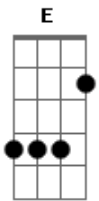

Stellar (USA) - Ashes

tom:

Intro: Gbm Db Gbm

[Primeira Parte]

Gbm A
Now that I got a taste
E
I think that I suffocate
Dbm Db
For every second you aren't by my side
Gbm A
But now I'm stuck at the gate
E
Of Lucifer's estate

[Segunda Parte]

Dbm Db
I fell in love with a girl I met in Hell
Gbm A
Thinking about all the things
E
When you pull the strings
Dbm Db
I love the way you turn me on
Gbm A
I ain't Hades but I'm the King
E
I'd do anything
Dbm Db
So that I could take you home

[Pré-Refrão]

Gbm A
She drove me- drove me crazy e-yeah
E Dbm Db
She drove me- drove me crazy e-yeah
Gbm A
She drove me- drove me crazy e-yeah

E Dbm Db
She drove me- drove me crazy e-yeah
[Refrão]
Gbm A
Ring around the rosie
E
Pocket full of posies
Dbm Db
I'm gonna fucking blow all the ashes down
Gbm A
Ring around the rosie
E
Pocket full of posies
Dbm Db Gbm
I'm gonna fucking go crazy for you now
A
Ring around the rosie
E
Pocket full of posies
Dbm Db
I'm gonna fucking blow all the ashes down
Gbm A
Ring around the rosie
E
Pocket full of posies
Dbm Db
I'm gonna fucking go crazy for you now
Gbm A
Now that I got a taste
E
I'm gonna hallucinate
Dbm Db
I think I am tripping off your love
Gbm A
Started playing your game
E
You got me in a checkmate
Dbm Db Gbm
Now you are the queen and I'm m the pawn

Acordes

© ukulele-chords.com

© ukulele-chords.com

© ukulele-chords.com

© ukulele-chords.com

© ukulele-chords.com