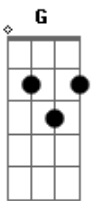

Steffany Gretzinger - The Narrow Way

tom:
 D (forma dos acordes no tom de C)
 Capostraste na 2ª casa

^C
 Lead me, Lord, lead me

^{Am}
 Keep me, oh, keep me

^G
 From wandering

^C
 Help me, Lord, help me

^{Am}
 Teach me, oh, teach me

^G
 Your suffering

^F ^C
 I will walk the narrow way

^{Am} ^G
 The only road that will lead to life

^F ^C
 I will stay the narrow way

^{Am} ^G
 To see The Face of the One I love

^C
 Lead me, Lord, lead me

^{Am}
 Keep me, oh, keep me

^G
 You're The Prize

^C
 Jesus, only You

^F ^C
 So, I will walk the narrow way

^{Am} ^G
 The only road that will lead to life

^F ^C
 I will stay the narrow way

^{Am} ^G
 To see The Face of the One I love

^F ^C
 Yes, I will walk the narrow way

^{Am} ^G
 The only road that will lead to life

^F ^C
 I will stay the narrow way

^{Am} ^G
 To see The Face of the One I love

^C
 The One I love

The One I love

© ukulele-chords.com

© ukulele-chords.com

© ukulele-chords.com