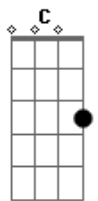

Steffany Gretzinger - The Narrow Way

tom:
 D (forma dos acordes no tom de C)
 Capostraste na 2ª casa

^C
 Lead me, Lord, lead me

^{Am}
 Keep me, oh, keep me

^G
 From wandering

^C
 Help me, Lord, help me

^{Am}
 Teach me, oh, teach me

^G
 You're The Prize

^C
 Jesus, only You

^F ^C
 So, I will walk the narrow way

^{Am} ^G
 The only road that will lead to life

^F ^C
 I will stay the narrow way

^{Am} ^G
 To see The Face of the One I love

^F ^C
 Yes, I will walk the narrow way

^{Am} ^G
 The only road that will lead to life

^F ^C
 I will stay the narrow way

^{Am} ^G
 To see The Face of the One I love

^C
 The One I love

The One I love

© ukulele-chords.com

© ukulele-chords.com

© ukulele-chords.com