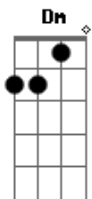

© ukulele-chords.com