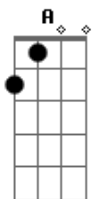

© ukulele-chords.com