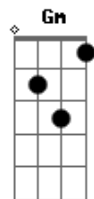

© ukulele-chords.com