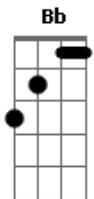

© ukulele-chords.com