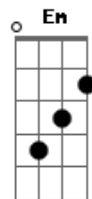

© ukulele-chords.com

© ukulele-chords.com