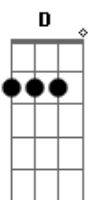

© ukulele-chords.com