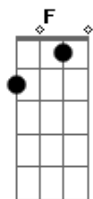

Steely Dan - With A Gun

tom:

Intro: Am Am Am Am

Am G F G Am
I could be wrong but I have seen your face before
Am G C Dm
You were the man that I saw running from the store
Dm C Bb
You ordered money but you gave him something more

Gm Am Gm Am
With a gun with a gun
Am Bb C Bb
You will be what you are just the same
Bb F G A G
Did you pay the other man with the keys in the hand
F Em Dm G
Or leave him lying in the rain

Am G F G Am
You were the founders of the clinic on the hill
Am G C Dm
Until they caught you with your fingers in the till
Dm C Bb
They said farewell so you settled up your bill

Gm Am Gm Am
With a gun with a gun
Am Bb C Bb
You will be what you are just the same
Bb F G A G

Did you pay the other man with the keys in the hand
F Em Dm
Or leave him lying in the rain

Dm Em
When you're born to play the fool
Em Bb A G Gbm
And you've seen all the western movies

D A C G E D
You'll hide in the bushes
E D C Bb C Bb
With Luther and Van

Am G F G Am
I understand that you will soon be leaving town
Am G C Dm
Don't try to call me when they finally track you down
Dm C Bb
Just give fair warning any time you come around

Gm Am Gm Am
With a gun with a gun
Am Bb C Bb
You will be what you are just the same
Bb F G A G
Did you pay the other man with the keys in the hand
F Em Dm
Or leave him lying in the rain

[Final] Dm F Am

Acordes