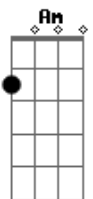

© ukulele-chords.com