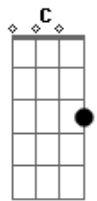

© ukulele-chords.com