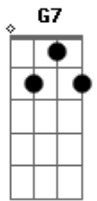

© ukulele-chords.com