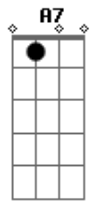

© ukulele-chords.com