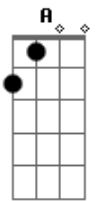

© ukulele-chords.com