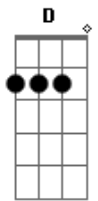

Stealers Wheel - Stuck In The Middle With You

tom:

Intro: D D D D^G

D
Well I don't know why I came here tonight
D
I got the feeling that something ain't right
G7
I'm so scared in case I fall off my chair
D
And I'm wondering how I'll get down the stairs
A
Clowns to the left of me
C G D
Jokers to the right, here I am

Stuck in the middle with you

D
Yes I'm stuck in the middle with you
D
And I'm wondering what it is I should do
G7
It's so hard to keep this smile from my face
D
Losing control, yeah, I'm all over the place
A C G
Clowns to the left of me, Jokers to the right
D
Here I am, Stuck in the middle with you

[Ponte]

G7
Well you started out with nothing and you're proud that you're
a
D
Self made man
G7
And your friends, they all come crawlin, slap you on the back

and say
D A7
Please please

D
Trying to make some sense of it all
D
But I can see that it makes no sense at all
G7
Is it cool to go to sleep on the floor
D
Cause I don't think that I can take anymore
A C G
Clowns to the left of me, Jokers to the right
D
Here I am, Stuck in the middle with you

G7
Well you started out with nothing and you're proud that you're
a
D
Self made man
G7
And your friends, they all come crawlin, slap you on the back
and say
D A7
Please please

D
Well I don't know why I came here tonight
D
I got the feeling that something ain't right
G7
I'm so scared in case I fall off my chair
D
And I'm wondering how I'll get down the stairs
A
Clowns to the left of me
C G D
Jokers to the right, here I am
Stuck in the middle with you

Acordes

© ukulele-chords.com