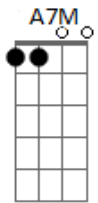

STAY HOMAS - Gotta Be Patient

tom:
G
000. wap wap. 000. wap wap. 000. 000
A E7
Confination #6
A
I just wanna see my friends
Gbm
I wanna walk the streets again
D E
But I gotta be patient
A E7
Let's enjoy this confinement
A
I just wanna feel your love
Gbm
'Cause Instagram is not enough for me
D E
So I gotta be patient
A E7
Let's enjoy this confinement
(A Bb Db)
Db Gbm
But everyday we'll sing a song
B7
To make you dance
E7 Eaug
Until this ends
A
I wanna see my friends
Gbm
I wanna walk the streets again, again, again
D E

But I gotta be patient
A E7
Let's enjoy this confinement
Gbm
Si tens ganes de sortir
D E
Ho sento però no pots
A E7
T'hauràs de quedar a dins
A Gbm
Però amb els vídeos d'aquests tres
D E
Jo he sigut molt feliç
A E7
Podria viure així
[Ponte] A Bb Db
Db Gbm
Ai, aquest virus que tenim
B7 E7 E
que a aconsegui que ens unim
E7 A
I just wanna see my friends
Gbm
I wanna walk the streets again
D E
But I gotta be patient
A Gbm
Let's enjoy this confinement
D E
But I gotta be patient
A Gbm
Let's enjoy this confinement
D E
I gotta be patient
A E7 A7M
Let's enjoy this confinement

Acordes

© ukulele-chords.com