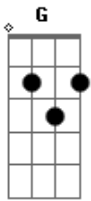

A
Take time don't worry

C G D
I'm only halfway through a dream

D A
Now love can be so really warm and tender

Gb Bm
And can be oh so very nice

Em Gb Bm

But not that way I said, too late too soon you said

G A D
Too soon, you said, too late to soon

A
So don't you worry

G D
I've got it all under control

A
Take time don't worry

C G D
I'm only halfway through a dream

Solo: G,A,D X4

D A
You thought that I would be so warm and tender

Gb Bm
That love could be so very nice

Em Gb Bm
I made a call to find suspicion on the line

G A
Why couldn't you be all

D A
I thought you wouldn't be a young pretender

Bm G
A young pretender, be a young pretender

D A
I thought you wouldn't be a young pretender

Bm G
A young pretender, be a young pretender

D A
I thought you wouldn't be a young pretender

Bm G
A young pretender, be a young pretender..

Acordes

© ukulele-chords.com

© ukulele-chords.com

© ukulele-chords.com