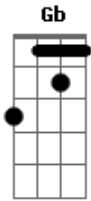

A
So don't you worry

G D
I've got it all under control

A
Take time don't worry

C G D
I'm only halfway through a dream

Solo: G,A,D X4

D A
You thought that I would be so warm and tender

Gb Bm
That love could be so very nice

Em Gb Bm
I made a call to find suspicion on the line

G A
Why couldn't you be all

D A
I thought you wouldn't be a young pretender

Bm G
A young pretender, be a young pretender

D A
I thought you wouldn't be a young pretender

Bm G
A young pretender, be a young pretender

D A
I thought you wouldn't be a young pretender

Bm G
A young pretender, be a young pretender..

Acordes

© ukulele-chords.com

© ukulele-chords.com

© ukulele-chords.com