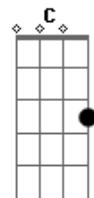

© ukulele-chords.com