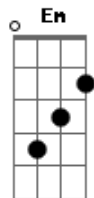

© ukulele-chords.com