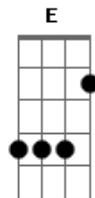

© ukulele-chords.com