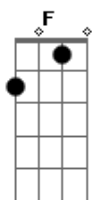

© ukulele-chords.com