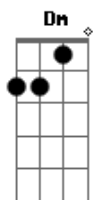

© ukulele-chords.com