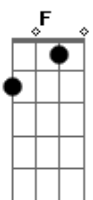

© ukulele-chords.com