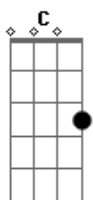

Mazzy Star - Look On Down From The Bridge

Tom: C

Intro: 2x: C G F C

C G
Look on down from the bridge
F C
There's still fountains down there
G
Look on down from the bridge
F C Am
It's still raining up here
F Am
Everybody seems so far away from me
F C
Everybody just want to be free
G
Look away from the sky
F C
It's no different when you're leaving home
G
I can't be the same thing to you now
F C Am
I'm just gone, just gone
F Dm

How could I say goodbye?
F C G F C
How could I say goodbye? Goodbye

[Break]
C G F C x2

Am F Am
Maybe I'll just place my hands over you
F C
And close my eyes real tight
G
There's a light in your eyes
F C
And you know, yeah you know
G
Look on down from the bridge
F C
I'm still waiting for you

[Outro]
Am F Dm F
C G F C x2
C

Acordes

© ukulele-chords.com