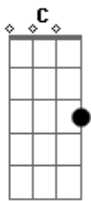

© ukulele-chords.com