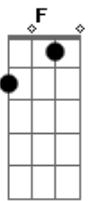

© ukulele-chords.com