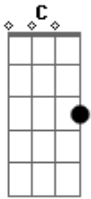

Mazzy Star - Into Dust

Tom: C

but beautiful. It would be a good Idea To play along with the CD to get the rythm down.
Intro: /Verseridge

Outro

Still falling
Breathless and on again
Inside today
Beside me today
Around and broken in two
"till your eyes shed
Like two strangers
"till my hand shook with the way of fear

(bridge)

I could possibly fading
Or have something more to gain
I could feel myself growing colder
I could feel myself under your fate
Under your Fate

(bridge)

It was you breathless and tall

(bridge)

(outro)

The only part I'm unsure about is the outro, but it'll do.

Questions, Comments, Corrections...Bring 'em On

PeACe...

Acordes

© ukulele-chords.com